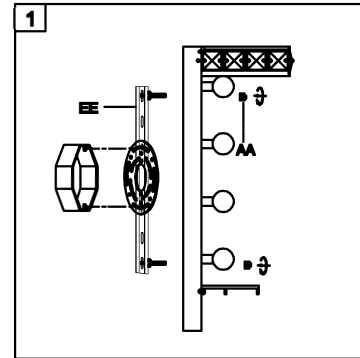

Trade Mark:  
CRYSTAL WORLD INC

Product Name: Wall lamp  
Model :8031W7C  
120Vac, 60Hz,AC ONLY  
Lamp Size:W7"xH16"xE5"

## WALL LAMP ASSEMBLY INSTRUCTIONS

1. Place fixture(A) onto crossbar (EE).  
Secure with cap nuts (AA).

### Hardware Used

AA Cap nut            X 2

2. Please hang the crystal(1) (2) (3) (4) (5) to the fixture .

3. Install light bulbs ( not included).  
Use bulb  
120V E12            4\*40W Max.