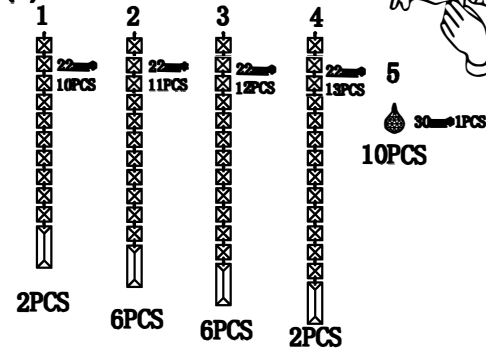

Trade Mark:  
CRYSTAL WORLD INC

Product Name: Wall lamp  
Model :8031W7C  
120Vac, 60Hz,AC ONLY  
Lamp Size:W7"xH16"xE5"

## WALL LAMP ASSEMBLY INSTRUCTIONS

1. Place fixture(A) onto crossbar (EE).  
Secure with cap nuts (AA).

### Hardware Used

AA Cap nut            X 2

2. Please hang the crystal(1) (2) (3) (4) (5) to the fixture .

3. Install light bulbs ( not included).  
Use bulb  
120V E12            4\*40W Max.