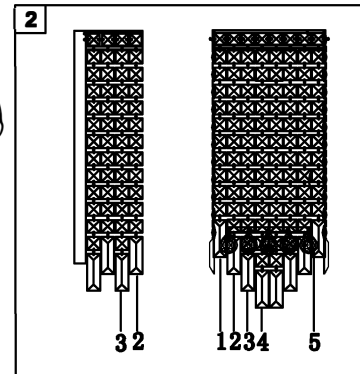

Trade Mark:  
CRYSTAL WORLD INC

Product Name: Wall lamp  
Model :8031W7C  
120Vac, 60Hz,AC ONLY  
Lamp Size:W7"xH16"xE5"

## WALL LAMP ASSEMBLY INSTRUCTIONS

1. Place fixture(A) onto crossbar (EE).  
Secure with cap nuts (AA).

### Hardware Used

AA Cap nut            X 2

2. Please hang the crystal(1) (2) (3) (4) (5) to the fixture .

3. Install light bulbs ( not included).  
Use bulb  
120V E12            4\*40W Max.