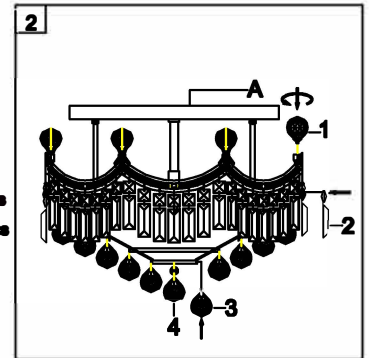

Trade Mark:
CRYSTAL WORLD INC

Product Name: Ceiling lamp
Model :8421C20C
120Vac, 60Hz,AC ONLY
Lamp size:Ø20"XH15"

CEILING LAMP ASSEMBLY INSTRUCTIONS

1. Place fixture(A) onto mounting screws (DD).secure with cap nuts (AA).

Hardware Used

AA Cap nut  X 4
DD Mounting screw  X 4

2. Please put the crystal(1) (2) (3) to the fixture (A).

1  40mm 8PCS
2  14mm*1pc
63mm*1pc 56PCS
3  40mm*1pc 90PCS
4  14mm*1pc
40mm*1pc 1PCS

3. Install light bulbs (not included).
Use bulb  120V E14 8*60W Max.