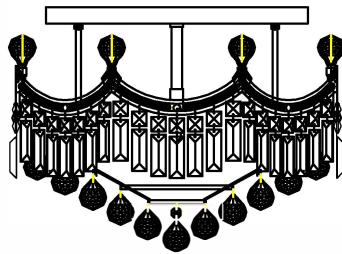

Trade Mark:
CRYSTAL WORLD INC

Product Name: Ceiling lamp
Model :8421C20C
120Vac, 60Hz,AC ONLY
Lamp size:Ø20"XH15"

CEILING LAMP ASSEMBLY INSTRUCTIONS

1. Place fixture(A) onto mounting screws (DD).secure with cap nuts (AA).

Hardware Used

AA Cap nut  X 4
DD Mounting screw  X 4

2. Please put the crystal(1) (2) (3) to the fixture (A).

1  40mm 8PCS
2  14mm*1pc
63mm*1pc 56PCS
3  40mm*1pc 90PCS
4  14mm*1pc
40mm*1pc 1PCS

3. Install light bulbs (not included).
Use bulb  120V E14 8*60W Max.