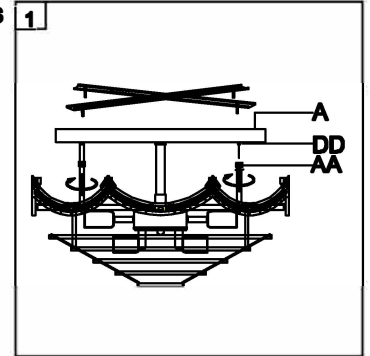

Trade Mark:
CRYSTAL WORLD INC

Product Name: Ceiling lamp
Model :8421C20C
120Vac, 60Hz,AC ONLY
Lamp size:Ø20"XH15"

CEILING LAMP ASSEMBLY INSTRUCTIONS

1. Place fixture(A) onto mounting screws (DD).secure with cap nuts (AA).

Hardware Used

AA Cap nut  X 4
DD Mounting screw  X 4

2. Please put the crystal(1) (2) (3) to the fixture (A).

1  40mm 8PCS
2  14mm*1pc
63mm*1pc 56PCS
3  40mm*1pc 90PCS
4  14mm*1pc
40mm*1pc 1PCS

3. Install light bulbs (not included).
Use bulb  120V E14 8*60W Max.