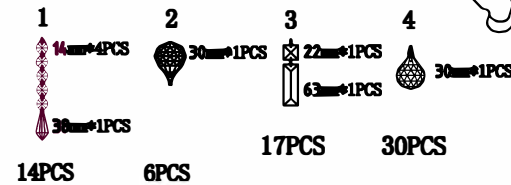

Trade Mark:
CRYSTAL WORLD INC

Product Name: Wall lamp
Model :8421W12C
120Vac, 60Hz,AC ONLY
Lamp Size:W12"xH13"xE7"

WALL LAMP ASSEMBLY INSTRUCTIONS

1. Place fixture (A) onto crossbar (EE).
Secure with cap nuts (AA).

Hardware Used

AA Cap nut ☺ X 2

2. Please hang the crystal (1) (2) (3) (4)
to the fixture .

3. Install light bulbs (not included).
Use bulb
120V E12  3*40W Max.