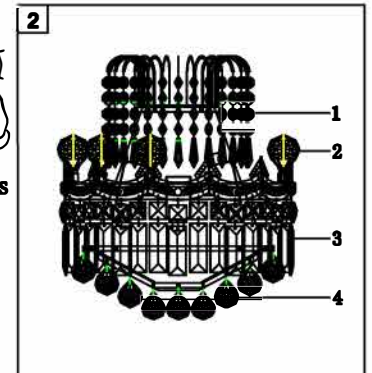

Trade Mark:
CRYSTAL WORLD INC

Product Name: Wall lamp
Model :8421W12C
120Vac, 60Hz,AC ONLY
Lamp Size:W12"xH13"xE7"

WALL LAMP ASSEMBLY INSTRUCTIONS

1. Place fixture (A) onto crossbar (EE).
Secure with cap nuts (AA).

Hardware Used

AA Cap nut ☺ X 2

2. Please hang the crystal (1) (2) (3) (4)
to the fixture .

3. Install light bulbs (not included).
Use bulb
120V E12  3*40W Max.