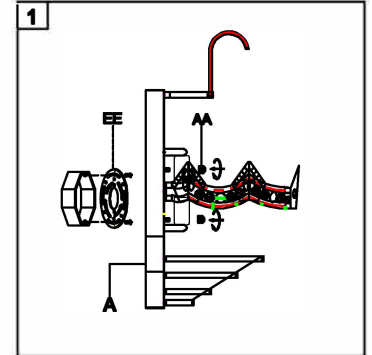

Trade Mark:
CRYSTAL WORLD INC

Product Name: Wall lamp
Model :8421W12C
120Vac, 60Hz,AC ONLY
Lamp Size:W12"xH13"xE7"

WALL LAMP ASSEMBLY INSTRUCTIONS

1. Place fixture (A) onto crossbar (EE).
Secure with cap nuts (AA).

Hardware Used

AA Cap nut ☺ X 2

2. Please hang the crystal (1) (2) (3) (4)
to the fixture .

3. Install light bulbs (not included).
Use bulb
120V E12  3*40W Max.