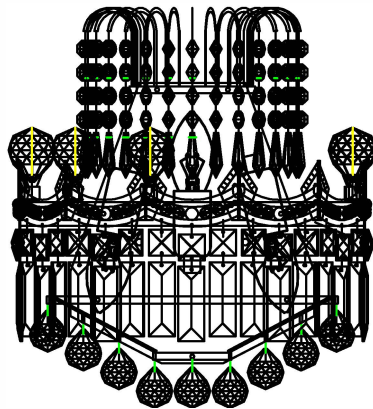

Trade Mark:
CRYSTAL WORLD INC

Product Name: Wall lamp
Model :8421W12C
120Vac, 60Hz,AC ONLY
Lamp Size:W12"xH13"xE7"

WALL LAMP ASSEMBLY INSTRUCTIONS

1. Place fixture (A) onto crossbar (EE).
Secure with cap nuts (AA).

Hardware Used

AA Cap nut ☺ X 2

2. Please hang the crystal (1) (2) (3) (4)
to the fixture .

3. Install light bulbs (not included).
Use bulb
120V E12  3*40W Max.