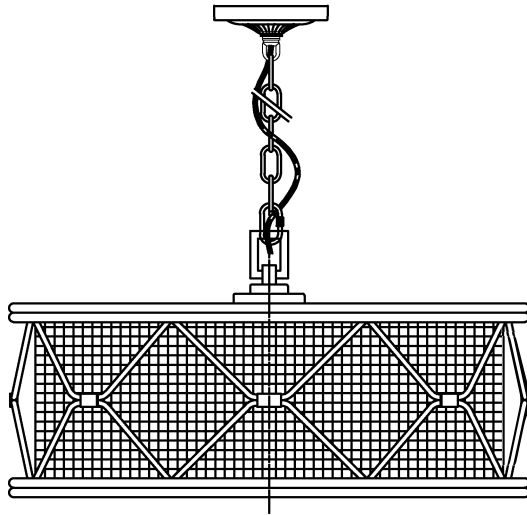

Product Name:Pendant lamp
Model :9914P22-4-204
120Vac, 60Hz,AC ONLY
Lamp Size:Ø22"*H11~71"

Trade Mark:
CRYSTAL WORLD INC

WALL LAMP ASSEMBLY INSTRUCTIONS

Install bulbs (NOT INCLUDED).USE 120V E26  4*60W Max.