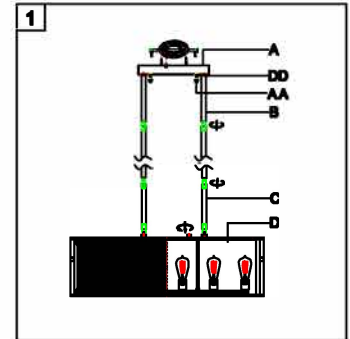

Trade Mark:
CRYSTAL WORLD INC

Product Name: Pendant lamp
Model :9954P43-5-101
120Vac, 60Hz,AC ONLY
Lamp Size:L43**W20**H12"

PENDANT LAMP ASSEMBLY INSTRUCTIONS

1. Place fixture(A) onto mounting screws (DD).secure with cap nuts (AA). Please fix (A) with (B).(B) with (C), (C) with (D).

Hardware Used

AA Cap nut  X 2
DD Mounting screw  X 2

2. Install light bulbs (not included).
Use bulb  5*40W Max.
120V E26