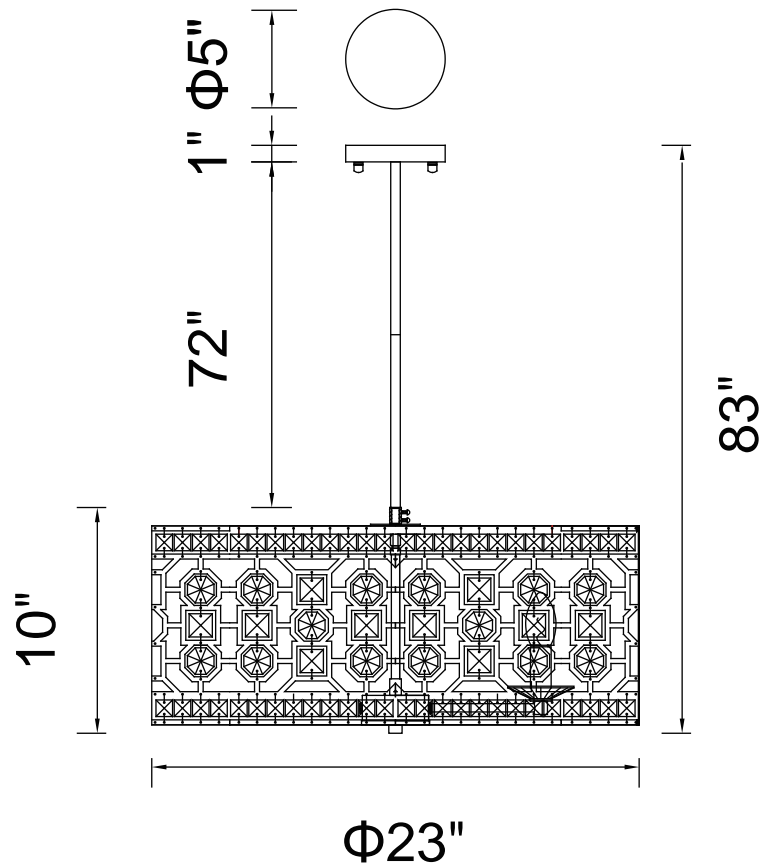

PROJECT: \_\_\_\_\_

FIXTURE TYPE: \_\_\_\_\_

LOCATION: \_\_\_\_\_

CONTACT/PHONE: \_\_\_\_\_

Item	1026P23-6-193
Collection	BELINDA
Finish	Champagne
Glass	-----
Crystal	Clear
Input	120V AC,60HZ,AC

Shade	-----
Length/Dia.	23"
Width/Ext.	-----
Height	10"
Maximum	83"
Lumens	-----

Light Source	E12
Bulb Info.	6x60W
Included	-----
Dimmable	Yes
Color	-----
Weight	4.5KG