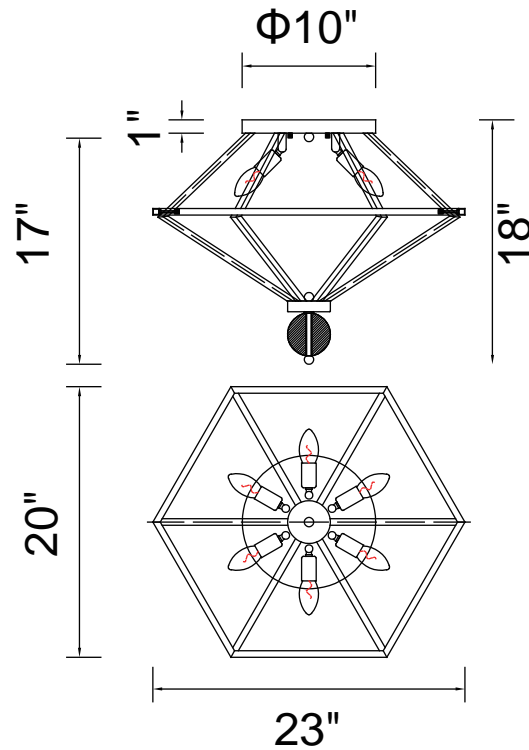

PROJECT: _____

FIXTURE TYPE: _____

LOCATION: _____

CONTACT/PHONE: _____

Item	1027C23-6-601
Collection	CALISTA
Finish	Chrome
Glass	-----
Crystal	Clear
Input	120V AC,60HZ,AC

Shade	-----
Length/Dia.	23"
Width/Ext.	20"
Height	18"
Maximum	18
Lumens	-----

Light Source	E12
Bulb Info.	6x60W
Included	-----
Dimmable	Yes
Color	-----
Weight	3.0KG