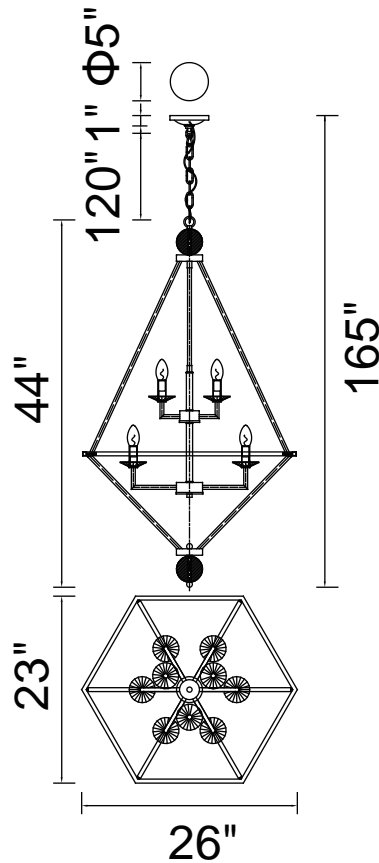

PROJECT: \_\_\_\_\_

FIXTURE TYPE: \_\_\_\_\_

LOCATION: \_\_\_\_\_

CONTACT/PHONE: \_\_\_\_\_

Item	1027P26-9-601
Collection	CALISTA
Finish	Chrome
Glass	-----
Crystal	Clear
Input	120V AC,60HZ,AC

Shade	-----
Length/Dia.	26"
Width/Ext.	23"
Height	44"
Maximum	165"
Lumens	-----

Light Source	E12
Bulb Info.	9x60W
Included	-----
Dimmable	Yes
Color	-----
Weight	10.0KG