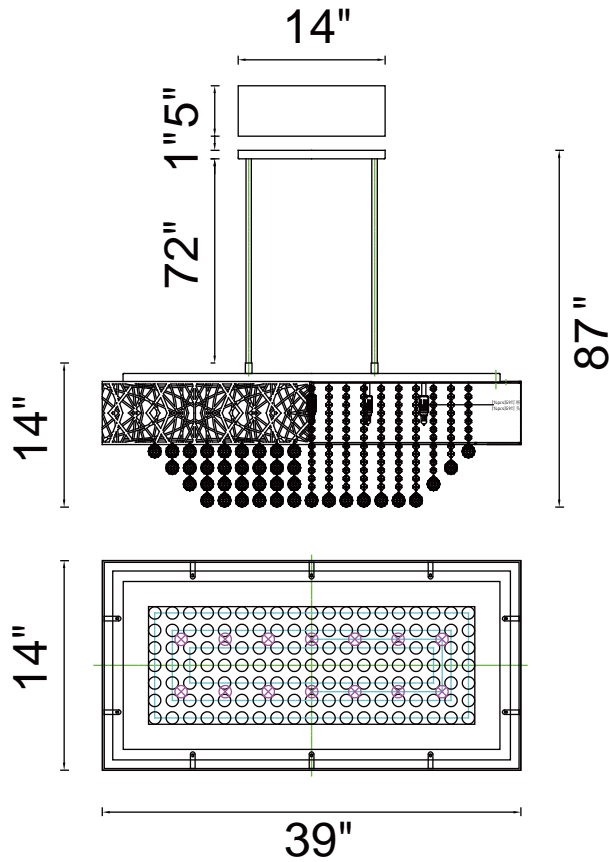

PROJECT: _____
 FIXTURE TYPE: _____
 LOCATION: _____
 CONTACT/PHONE: _____

Item	1032P39-14-601-RC
Collection	ETERNITY
Finish	Chorme
Glass	-----
Crystal	Clear
Input	120V AC,60HZ,AC

Shade	-----
Length/Dia.	39"
Width/Ext.	14"
Height	14"
Maximum	87"
Lumens	-----

Light Source	G9
Bulb Info.	14x40W
Included	-----
Dimmable	Yes
Color	-----
Weight	-----