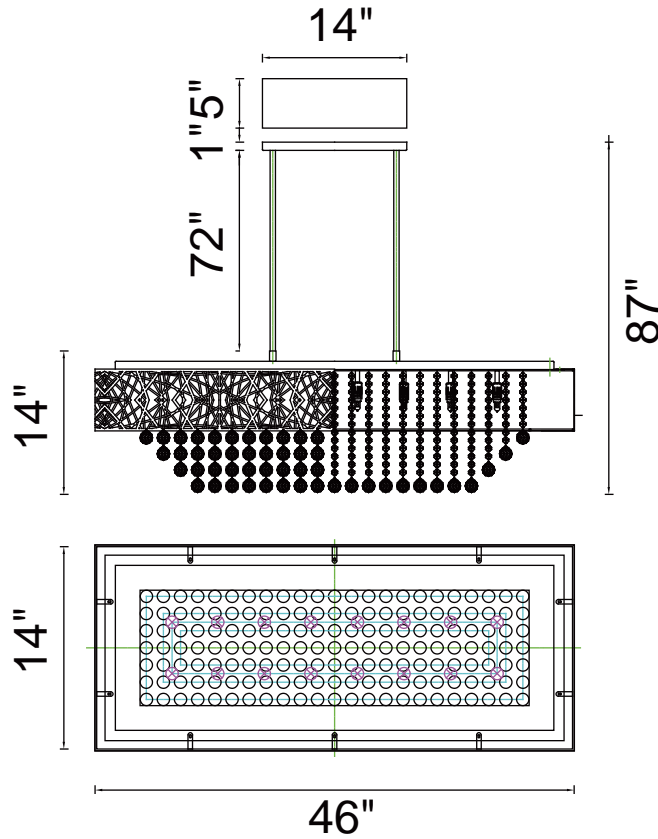

PROJECT: _____
 FIXTURE TYPE: _____
 LOCATION: _____
 CONTACT/PHONE: _____

Item	1032P46-16-601-RC
Collection	ETERNITY
Finish	Chorme
Glass	-----
Crystal	Clear
Input	120V AC,60HZ,AC

Shade	-----
Length/Dia.	46"
Width/Ext.	14"
Height	14"
Maximum	87"
Lumens	-----

Light Source	G9
Bulb Info.	16x40W
Included	-----
Dimmable	Yes
Color	-----
Weight	-----