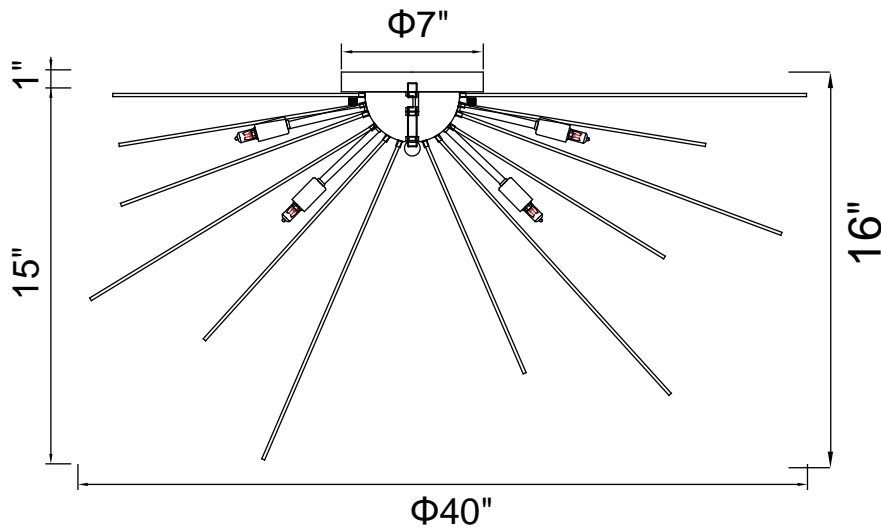

PROJECT: _____

FIXTURE TYPE: _____

LOCATION: _____

CONTACT/PHONE: _____

Item	1034C40-8-620
Collection	SAVANNAH
Finish	Gold Leaf
Glass	-----
Crystal	-----
Input	120V AC,60HZ,AC

Shade	-----
Length/Dia.	40"
Width/Ext.	-----
Height	16"
Maximum	-----
Lumens	-----

Light Source	G9
Bulb Info.	8x40W
Included	-----
Dimmable	Yes
Color	-----
Weight	6.2KG