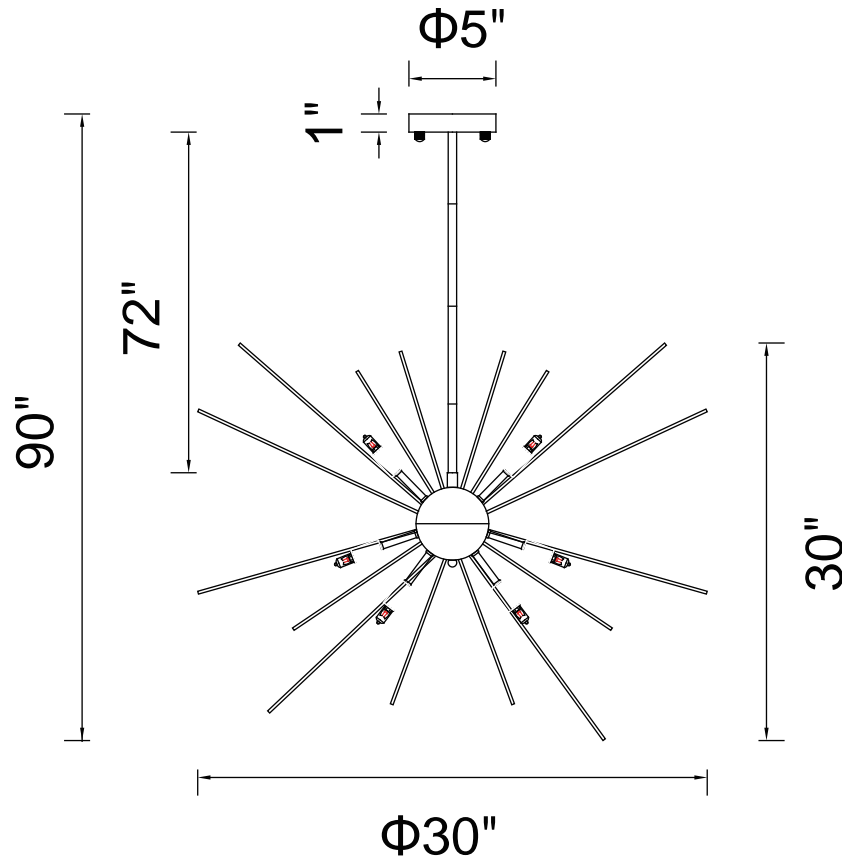

PROJECT: _____

FIXTURE TYPE: _____

LOCATION: _____

CONTACT/PHONE: _____

Item	1034P30-9-620
Collection	SAVANNAH
Finish	Gold Leaf
Glass	-----
Crystal	-----
Input	120V AC,60HZ,AC

Shade	-----
Length/Dia.	30"
Width/Ext.	-----
Height	30"
Maximum	90"
Lumens	-----

Light Source	G9
Bulb Info.	9x40W
Included	-----
Dimmable	Yes
Color	-----
Weight	10.5KG