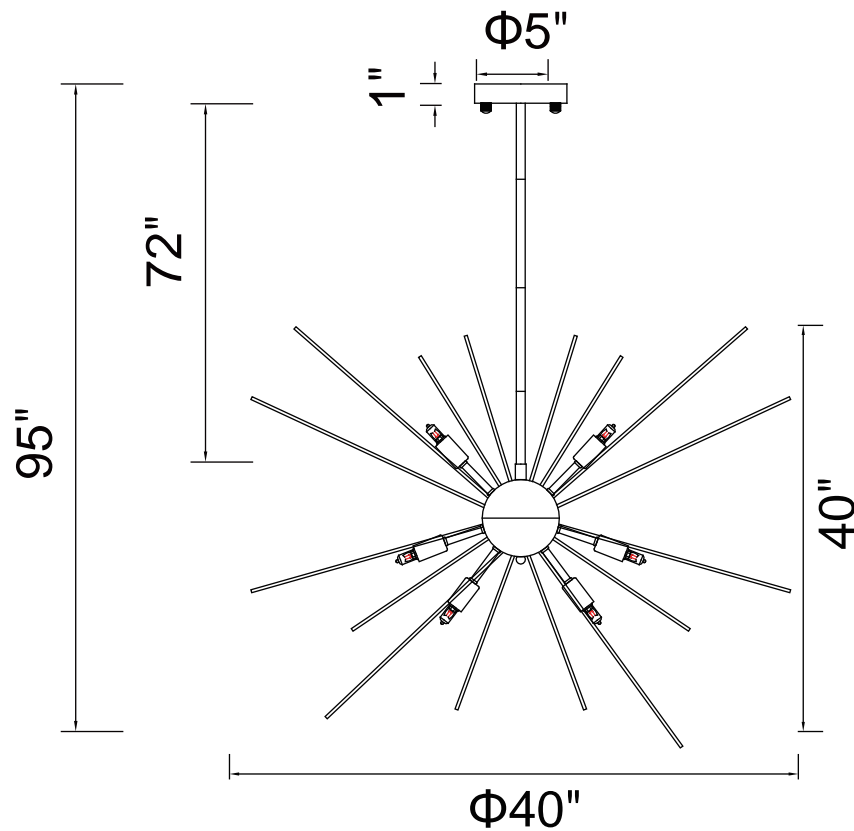

PROJECT: _____

FIXTURE TYPE: _____

LOCATION: _____

CONTACT/PHONE: _____

Item	1034P40-14-620
Collection	SAVANNAH
Finish	Gold Leaf
Glass	-----
Crystal	-----
Input	120V AC,60HZ,AC

Shade	-----
Length/Dia.	40"
Width/Ext.	-----
Height	40"
Maximum	95"
Lumens	-----

Light Source	G9
Bulb Info.	14x40W
Included	-----
Dimmable	Yes
Color	-----
Weight	13.5KG