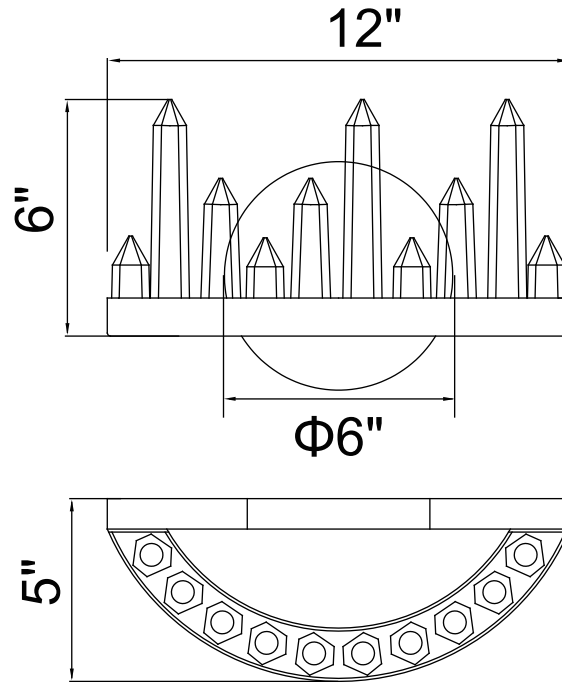

PROJECT: _____

FIXTURE TYPE: _____

LOCATION: _____

CONTACT/PHONE: _____

Item	1043W12-101
Collection	JULIETTE
Finish	Black
Glass	-----
Crystal	-----
Input	120V AC,60HZ,AC

Shade	-----
Length/Dia.	12"
Width/Ext.	5"
Height	6"
Maximum	6"
Lumens	364

Light Source	LED
Bulb Info.	7W
Included	-----
Dimmable	Yes
Color	3000K
Weight	1.5KG