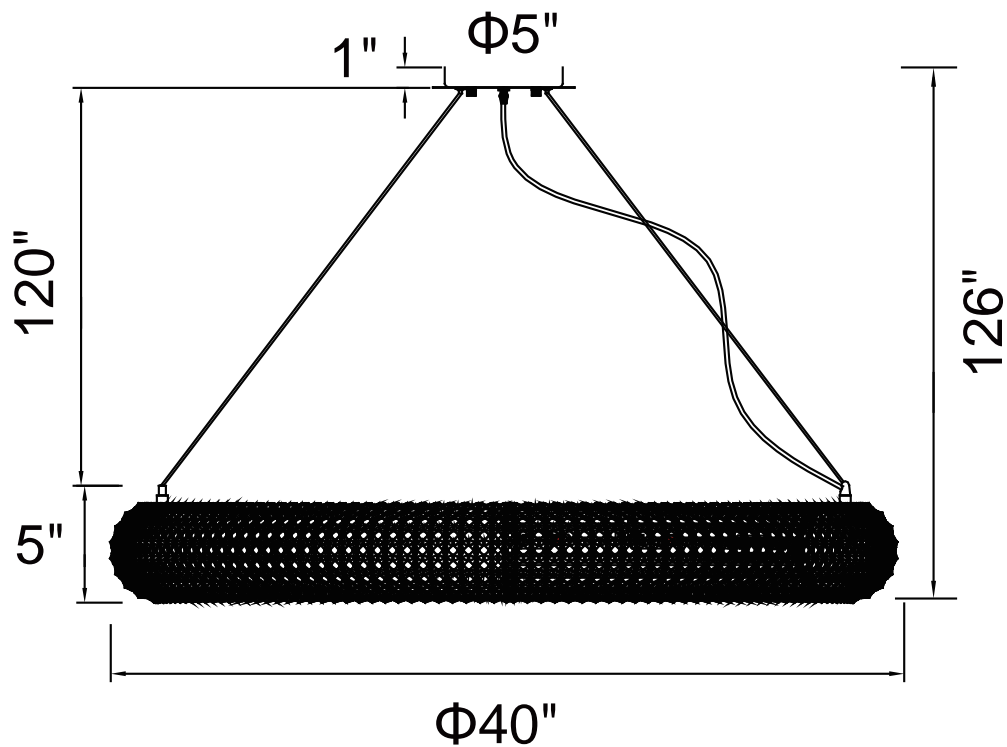

PROJECT: \_\_\_\_\_

FIXTURE TYPE: \_\_\_\_\_

LOCATION: \_\_\_\_\_

CONTACT/PHONE: \_\_\_\_\_

Item	1057P40-16-601
Collection	VERONIQUE
Finish	Chrome
Glass	-----
Crystal	-----
Input	120V AC,60HZ,AC

Shade	-----
Length/Dia.	40"
Width/Ext.	40"
Height	5"
Maximum	126"
Lumens	-----

Light Source	G9
Bulb Info.	9x40W
Included	-----
Dimmable	Yes
Color	-----
Weight	17.0KG