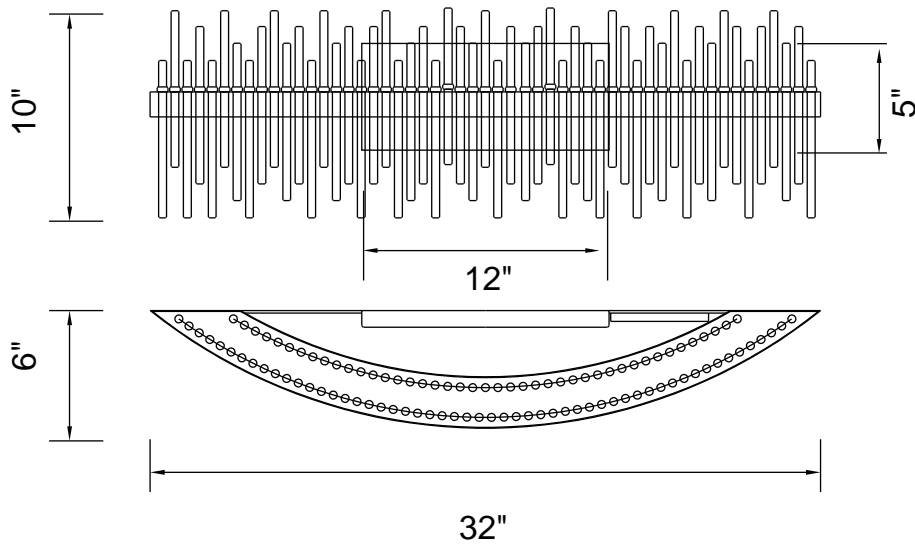

PROJECT: \_\_\_\_\_  
 FIXTURE TYPE: \_\_\_\_\_  
 LOCATION: \_\_\_\_\_  
 CONTACT/PHONE: \_\_\_\_\_

Item	1063W32-169
Collection	GENEVIEVE
Finish	Medallion Gold
Glass	-----
Crystal	Clear
Input	120V AC,60HZ,AC

Shade	-----
Length/Dia.	32"
Width/Ext.	10"
Height	6"
Maximum	10"
Lumens	1500

Light Source	LED
Bulb Info.	30W
Included	-----
Dimmable	Yes
Color	3000K
Weight	7.0KG