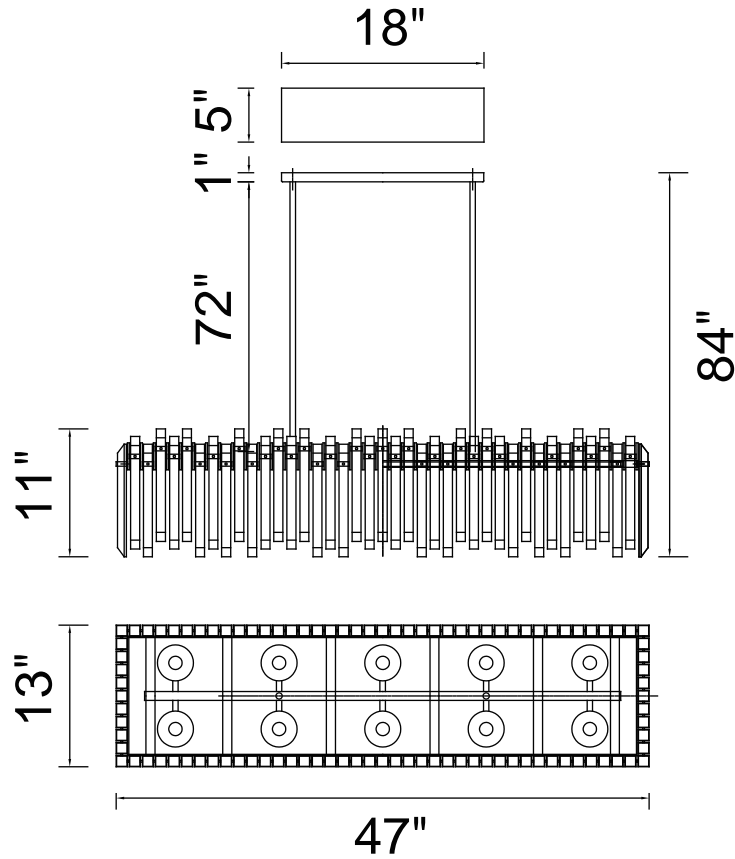

PROJECT: \_\_\_\_\_  
 FIXTURE TYPE: \_\_\_\_\_  
 LOCATION: \_\_\_\_\_  
 CONTACT/PHONE: \_\_\_\_\_

Item	1065P47-10-601-RC
Collection	HENRIETTA
Finish	Chrome
Glass	-----
Crystal	-----
Input	120V AC,60HZ,AC

Shade	-----
Length/Dia.	47"
Width/Ext.	13"
Height	11"
Maximum	84"
Lumens	-----

Light Source	E12
Bulb Info.	10x60W
Included	-----
Dimmable	Yes
Color	-----
Weight	27.2KG