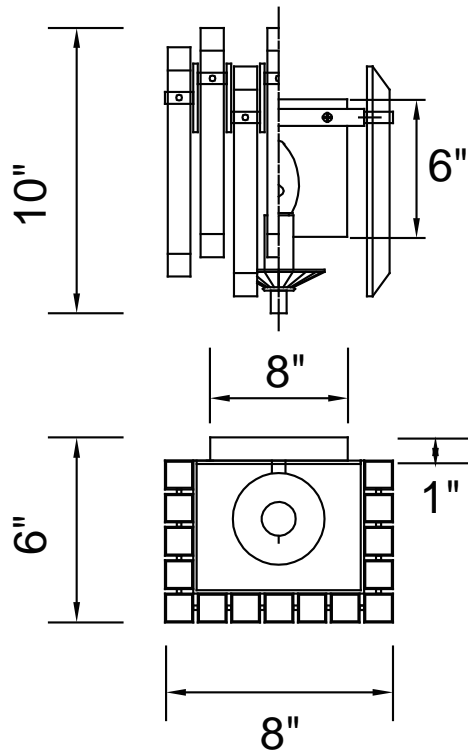

PROJECT: _____
 FIXTURE TYPE: _____
 LOCATION: _____
 CONTACT/PHONE: _____

Item	1065W8-1-601
Collection	HENRIETTA
Finish	Chrome
Glass	-----
Crystal	-----
Input	120V AC,60HZ,AC

Shade	-----
Length/Dia.	8"
Width/Ext.	6"
Height	10"
Maximum	10"
Lumens	-----

Light Source	E12
Bulb Info.	1x60W
Included	-----
Dimmable	Yes
Color	-----
Weight	3.2KG