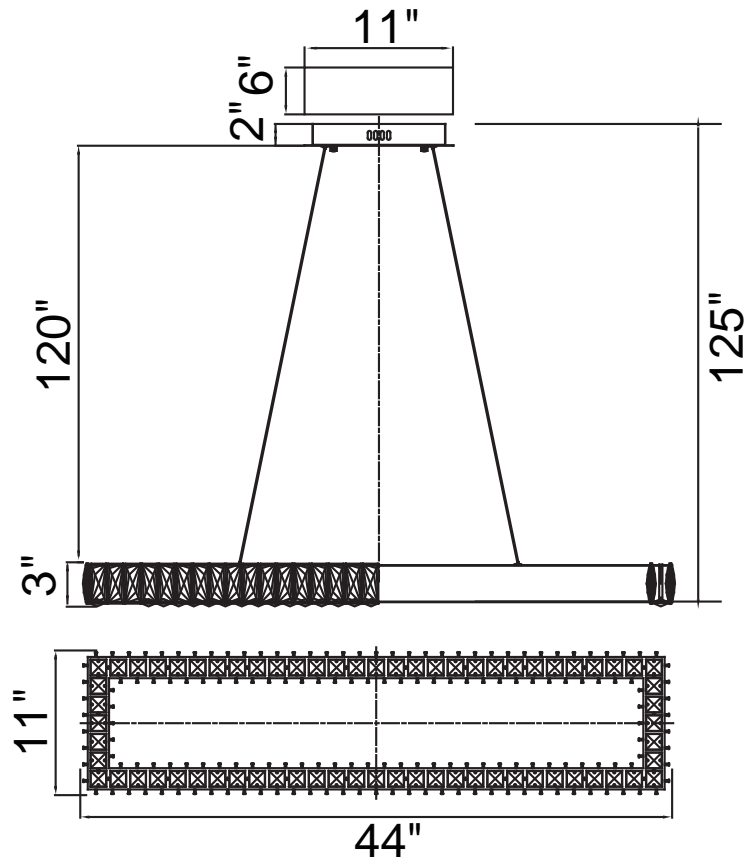

PROJECT: \_\_\_\_\_

FIXTURE TYPE: \_\_\_\_\_

LOCATION: \_\_\_\_\_

CONTACT/PHONE: \_\_\_\_\_

Item	1084P44-601-RC-1C
Collection	FELICITY
Finish	Chrome
Glass	-----
Crystal	Clear
Input	120V AC,60HZ,AC

Shade	-----
Length/Dia.	44"
Width/Ext.	11"
Height	3"
Maximum	125"
Lumens	3400

Light Source	LED
Bulb Info.	68W
Included	-----
Dimmable	Yes
Color	4000K
Weight	10.0KG