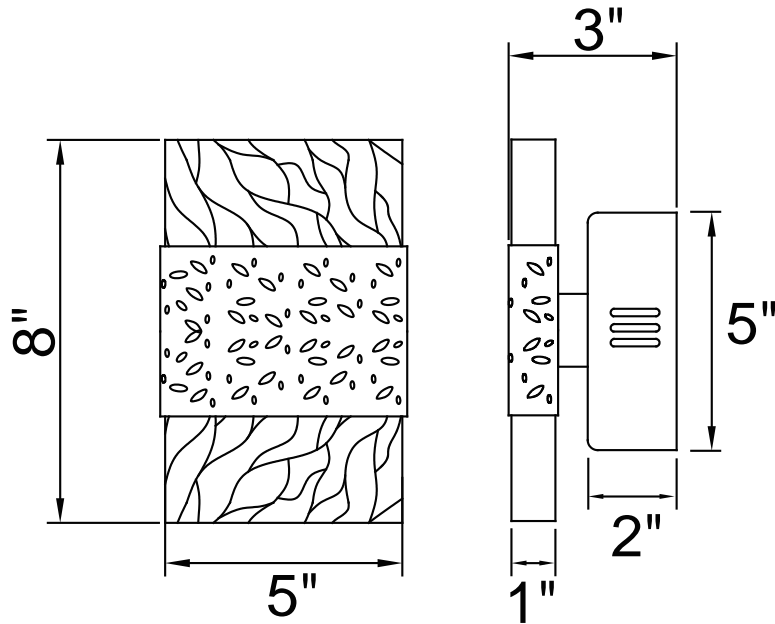

PROJECT: \_\_\_\_\_

FIXTURE TYPE: \_\_\_\_\_

LOCATION: \_\_\_\_\_

CONTACT/PHONE: \_\_\_\_\_

Item	1090W5-1-269
Collection	CAROLINA
Finish	Pewter
Glass	Clear
Crystal	-----
Input	120V AC,60HZ,AC

Shade	-----
Length/Dia.	5"
Width/Ext.	3"
Height	8"
Maximum	-----
Lumens	450

Light Source	LED
Bulb Info.	10W
Included	-----
Dimmable	Yes
Color	3000K
Weight	1.5KG