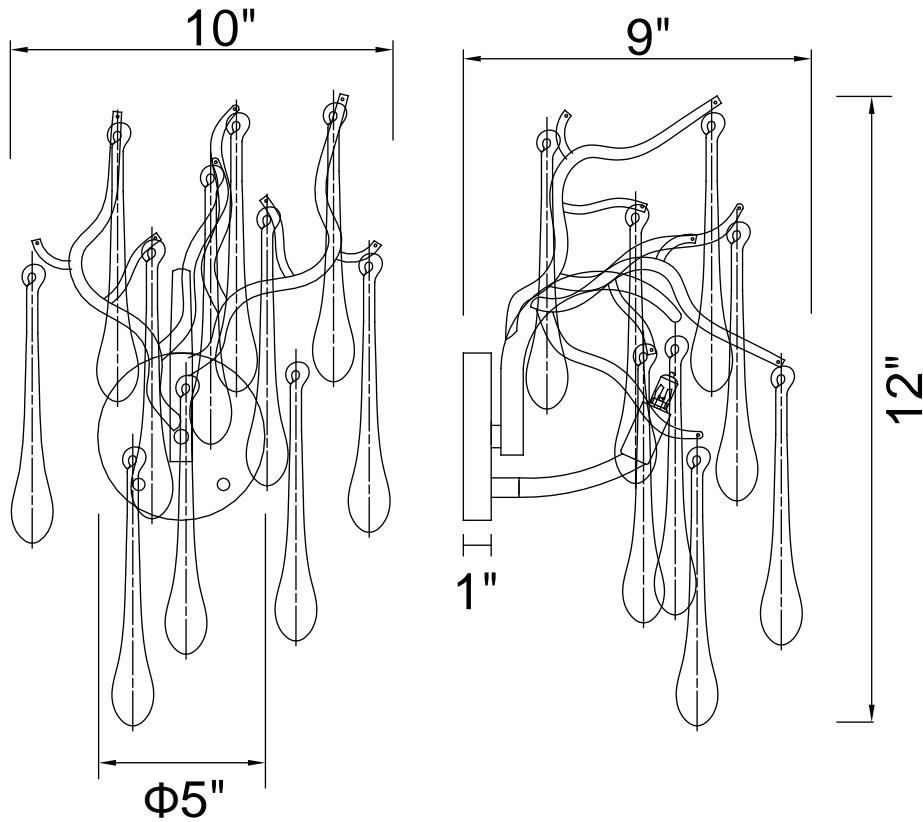

PROJECT: _____

FIXTURE TYPE: _____

LOCATION: _____

CONTACT/PHONE: _____

Item	1094W10-2-620
Collection	ANITA
Finish	Gold Leaf
Glass	-----
Crystal	Clear
Input	120V AC,60HZ,AC

Shade	-----
Length/Dia.	10"
Width/Ext.	9"
Height	12"
Maximum	-----
Lumens	-----

Light Source	G9
Bulb Info.	2x40W
Included	-----
Dimmable	Yes
Color	-----
Weight	1.8KG