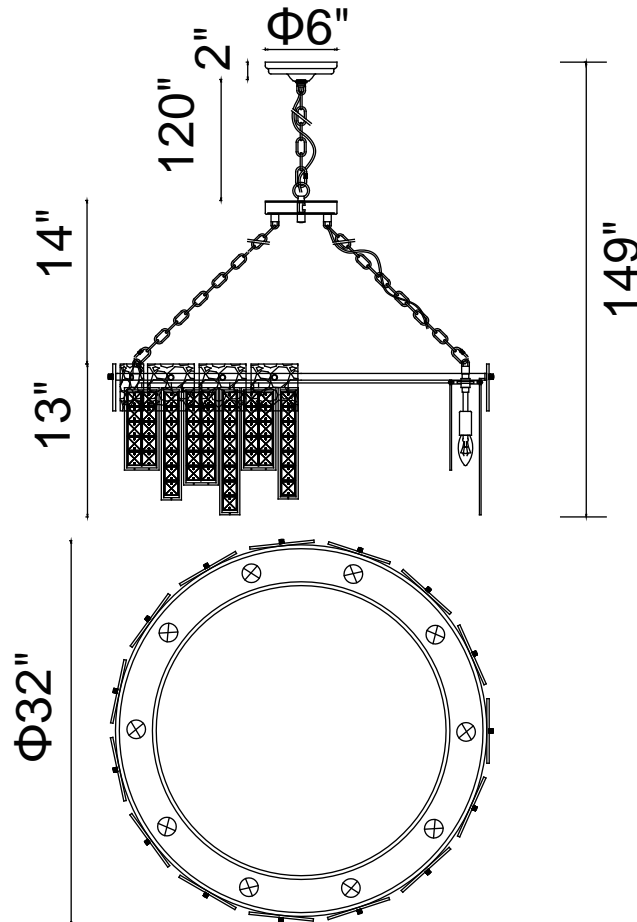

PROJECT: \_\_\_\_\_

FIXTURE TYPE: \_\_\_\_\_

LOCATION: \_\_\_\_\_

CONTACT/PHONE: \_\_\_\_\_

Item	1099P32-10-613
Collection	GLACIER
Finish	Polished Nickel
Glass	Black
Crystal	-----
Input	120V AC,60HZ,AC

Shade	-----
Length/Dia.	32"
Width/Ext.	-----
Height	13"
Maximum	149"
Lumens	-----

Light Source	E12
Bulb Info.	10x60W
Included	-----
Dimmable	Yes
Color	-----
Weight	