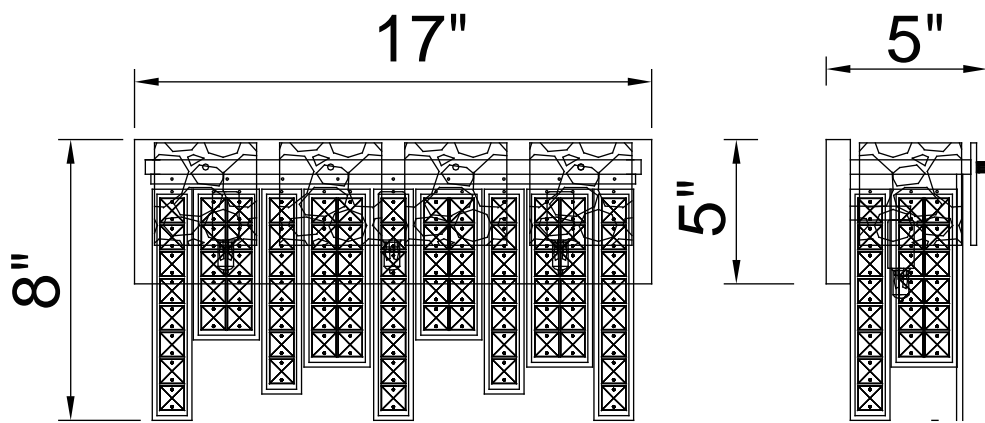

PROJECT: _____
 FIXTURE TYPE: _____
 LOCATION: _____
 CONTACT/PHONE: _____

Item	1099W17-3-613
Collection	GLACIER
Finish	Polished Nickel
Glass	Black
Crystal	-----
Input	120V AC,60HZ,AC

Shade	-----
Length/Dia.	17"
Width/Ext.	-----
Height	5"
Maximum	8"
Lumens	-----

Light Source	E12
Bulb Info.	3x60W
Included	-----
Dimmable	Yes
Color	-----
Weight	