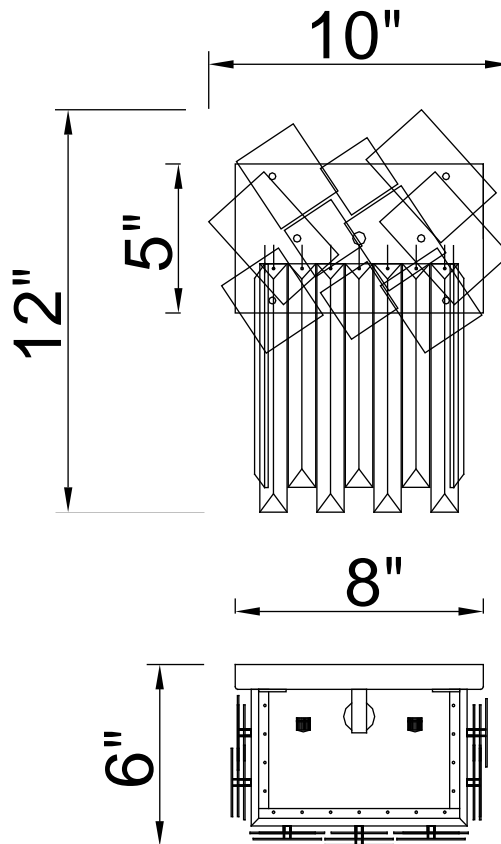

PROJECT: _____
 FIXTURE TYPE: _____
 LOCATION: _____
 CONTACT/PHONE: _____

Item	1100W10-1-169
Collection	PANACHE
Finish	Medallion Gold
Glass	-----
Crystal	Clear
Input	120V AC,60HZ,AC

Shade	-----
Length/Dia.	10"
Width/Ext.	6"
Height	12"
Maximum	-----
Lumens	-----

Light Source	E12
Bulb Info.	1x60W
Included	-----
Dimmable	Yes
Color	-----
Weight	