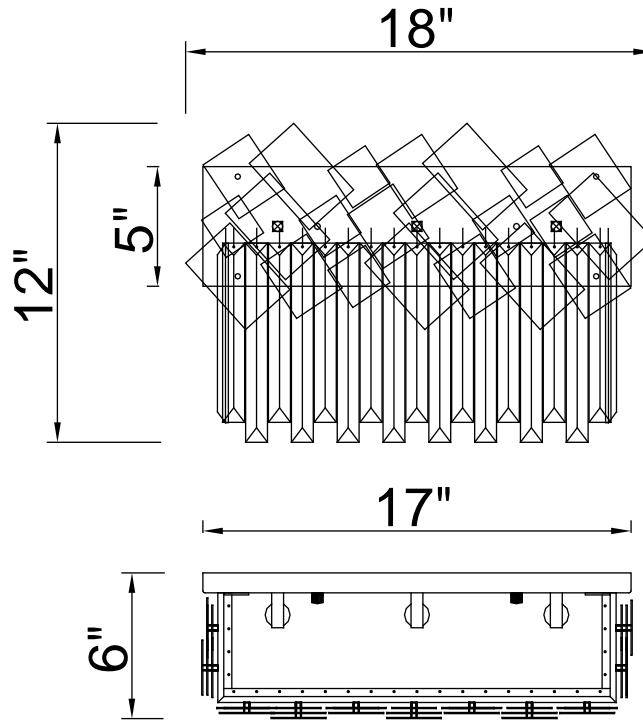

PROJECT: _____
 FIXTURE TYPE: _____
 LOCATION: _____
 CONTACT/PHONE: _____

Item	1100W18-3-169
Collection	PANACHE
Finish	Medallion Gold
Glass	-----
Crystal	Clear
Input	120V AC,60HZ,AC

Shade	-----
Length/Dia.	18"
Width/Ext.	6"
Height	12"
Maximum	-----
Lumens	-----

Light Source	E12
Bulb Info.	3x60W
Included	-----
Dimmable	Yes
Color	-----
Weight	