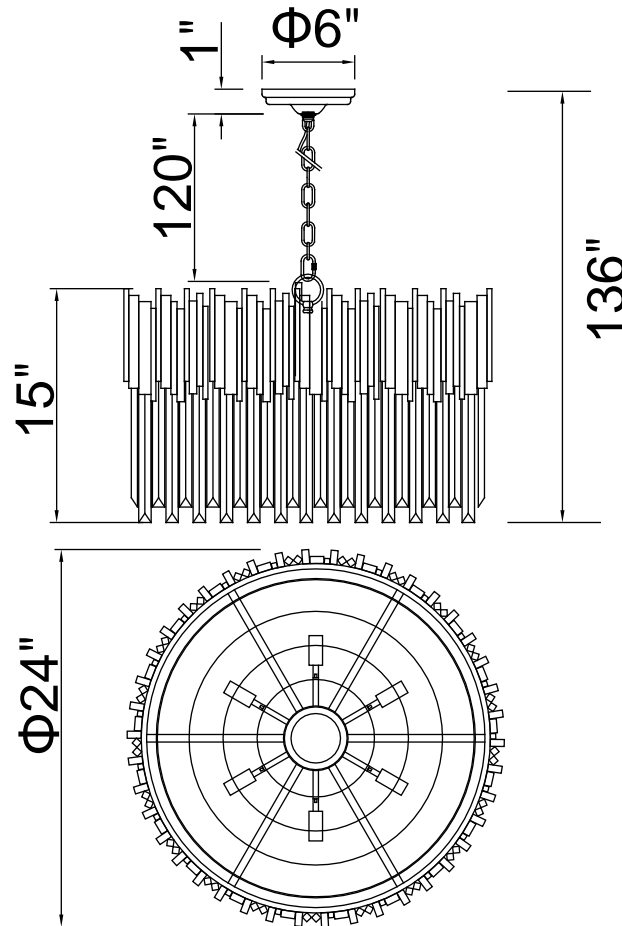

PROJECT: _____

FIXTURE TYPE: _____

LOCATION: _____

CONTACT/PHONE: _____

Item	1112P24-7-169
Collection	DECO
Finish	Medallion Gold
Glass	-----
Crystal	Clear
Input	120V AC,60HZ,AC

Shade	-----
Length/Dia.	24"
Width/Ext.	-----
Height	15"
Maximum	136"
Lumens	-----

Light Source	E12
Bulb Info.	7x60W
Included	-----
Dimmable	Yes
Color	-----
Weight	