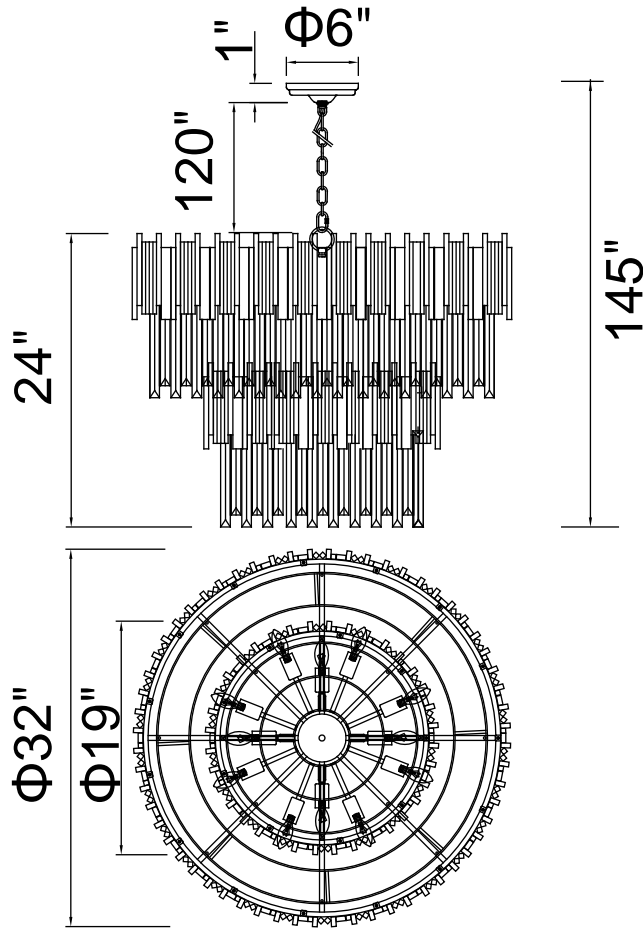

PROJECT: _____
 FIXTURE TYPE: _____
 LOCATION: _____
 CONTACT/PHONE: _____

Item	1112P32-12-169
Collection	DECO
Finish	Medallion Gold
Glass	-----
Crystal	Clear
Input	120V AC,60HZ,AC

Shade	-----
Length/Dia.	32"
Width/Ext.	-----
Height	24"
Maximum	145"
Lumens	-----

Light Source	E12
Bulb Info.	12x60W
Included	-----
Dimmable	Yes
Color	-----
Weight	