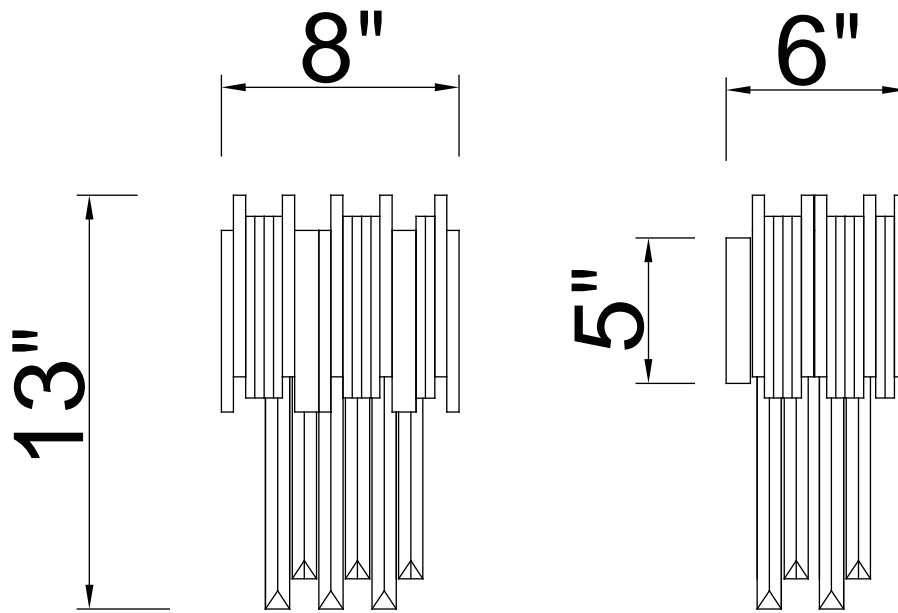

PROJECT: _____
 FIXTURE TYPE: _____
 LOCATION: _____
 CONTACT/PHONE: _____

Item	1112W8-1-169
Collection	DECO
Finish	Medallion Gold
Glass	-----
Crystal	Clear
Input	120V AC,60HZ,AC

Shade	-----
Length/Dia.	8"
Width/Ext.	-----
Height	13"
Maximum	-----
Lumens	-----

Light Source	E12
Bulb Info.	1x60W
Included	-----
Dimmable	Yes
Color	-----
Weight	