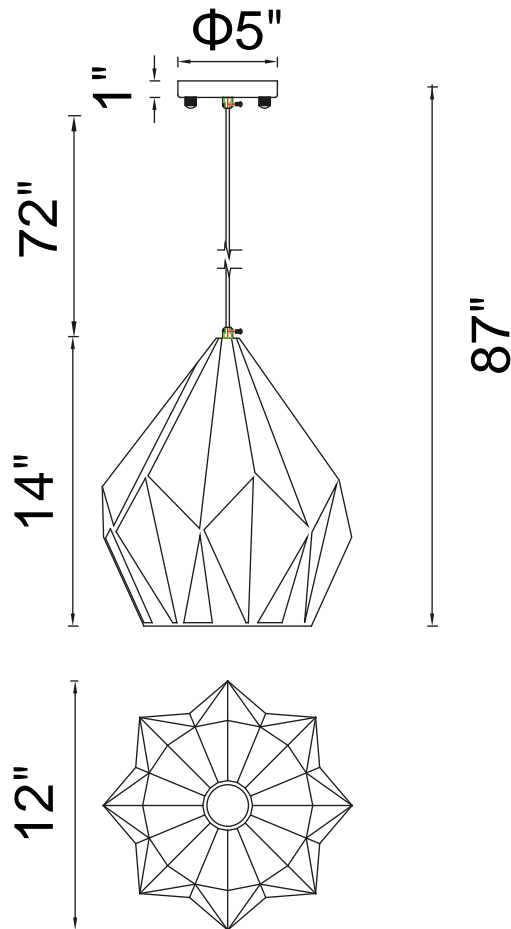

PROJECT: \_\_\_\_\_

FIXTURE TYPE: \_\_\_\_\_

LOCATION: \_\_\_\_\_

CONTACT/PHONE: \_\_\_\_\_

Item	1114P12-1-271
Collection	OXIDE
Finish	Black+Copper
Glass	-----
Crystal	-----
Input	120V AC,60HZ,AC

Shade	-----
Length/Dia.	12"
Width/Ext.	-----
Height	14"
Maximum	87"
Lumens	-----

Light Source	E26
Bulb Info.	1x60W
Included	-----
Dimmable	Yes
Color	-----
Weight	-----