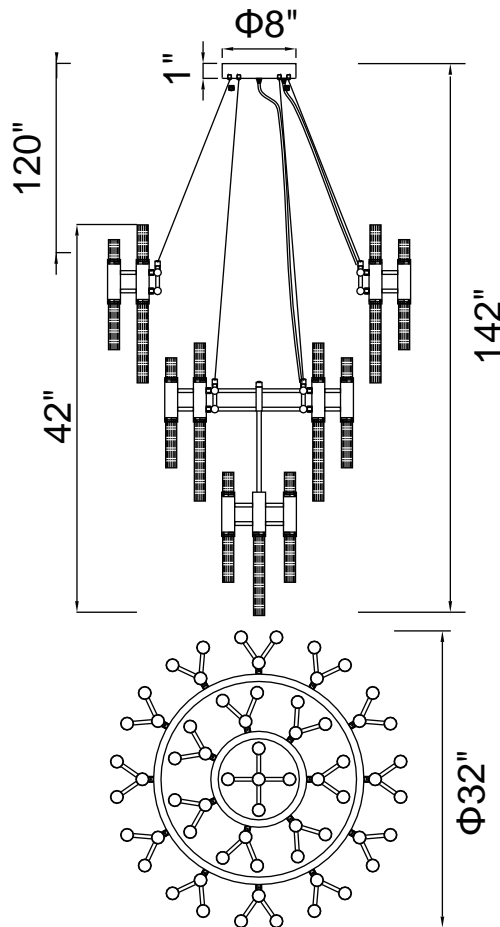

PROJECT: _____

FIXTURE TYPE: _____

LOCATION: _____

CONTACT/PHONE: _____

Item	1120P32-123-625
Collection	ORGUE
Finish	Brass
Glass	Clear
Crystal	-----
Input	120V AC,60HZ,AC

Shade	-----
Length/Dia.	32"
Width/Ext.	32"
Height	42"
Maximum	142"
Lumens	-----

Light Source	LED G9
Bulb Info.	123x5W
Included	-----
Dimmable	Yes
Color	-----
Weight	