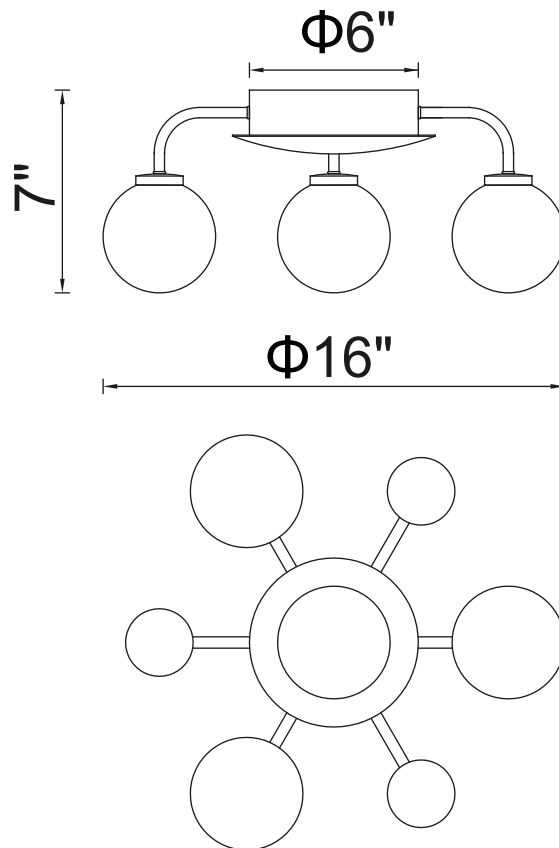

PROJECT: \_\_\_\_\_

FIXTURE TYPE: \_\_\_\_\_

LOCATION: \_\_\_\_\_

CONTACT/PHONE: \_\_\_\_\_

Item	1125C16-4-613
Collection	ELEMENT
Finish	Polished Nickel
Glass	Frosted
Crystal	-----
Input	120V AC,60HZ,AC

Shade	-----
Length/Dia.	16"
Width/Ext.	-----
Height	7"
Maximum	-----
Lumens	-----

Light Source	G9
Bulb Info.	4×MAX7W
Included	-----
Dimmable	Yes
Color	-----
Weight	