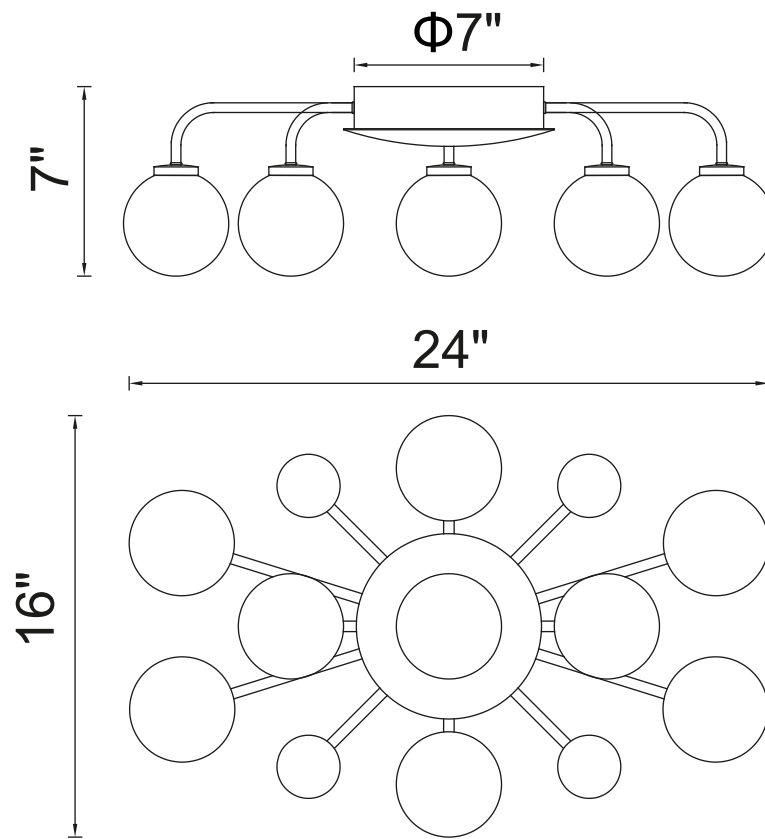

PROJECT: \_\_\_\_\_

FIXTURE TYPE: \_\_\_\_\_

LOCATION: \_\_\_\_\_

CONTACT/PHONE: \_\_\_\_\_

Item	1125C24-9-268
Collection	ELEMENT
Finish	Sungold
Glass	Frosted
Crystal	-----
Input	120V AC,60HZ,AC

Shade	-----
Length/Dia.	24"
Width/Ext.	16"
Height	7"
Maximum	-----
Lumens	-----

Light Source	G9
Bulb Info.	9×MAX 7W
Included	-----
Dimmable	Yes
Color	-----
Weight	