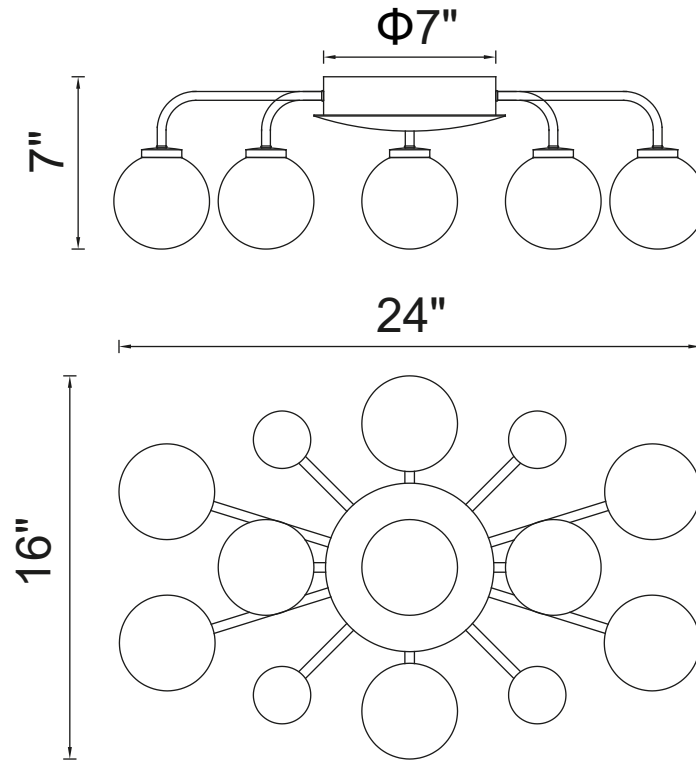

PROJECT: _____

FIXTURE TYPE: _____

LOCATION: _____

CONTACT/PHONE: _____

Item	1125C24-9-613
Collection	ELEMENT
Finish	Polished Nickel
Glass	Frosted
Crystal	-----
Input	120V AC,60HZ,AC

Shade	-----
Length/Dia.	24"
Width/Ext.	16"
Height	7"
Maximum	-----
Lumens	-----

Light Source	G9
Bulb Info.	9×MAX7W
Included	-----
Dimmable	Yes
Color	-----
Weight	