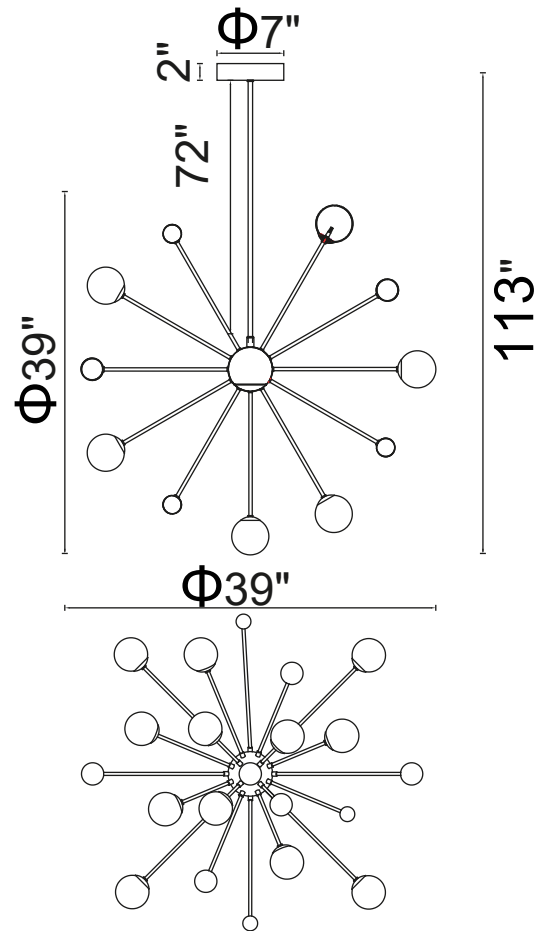

PROJECT: _____

FIXTURE TYPE: _____

LOCATION: _____

CONTACT/PHONE: _____

Item	1125P39-17-268
Collection	ELEMENT
Finish	Sungold
Glass	Frosted
Crystal	-----
Input	120V AC,60HZ,AC

Shade	-----
Length/Dia.	39"
Width/Ext.	7"
Height	39"
Maximum	113"
Lumens	-----

Light Source	G9
Bulb Info.	17×MAX 7W
Included	-----
Dimmable	Yes
Color	-----
Weight	