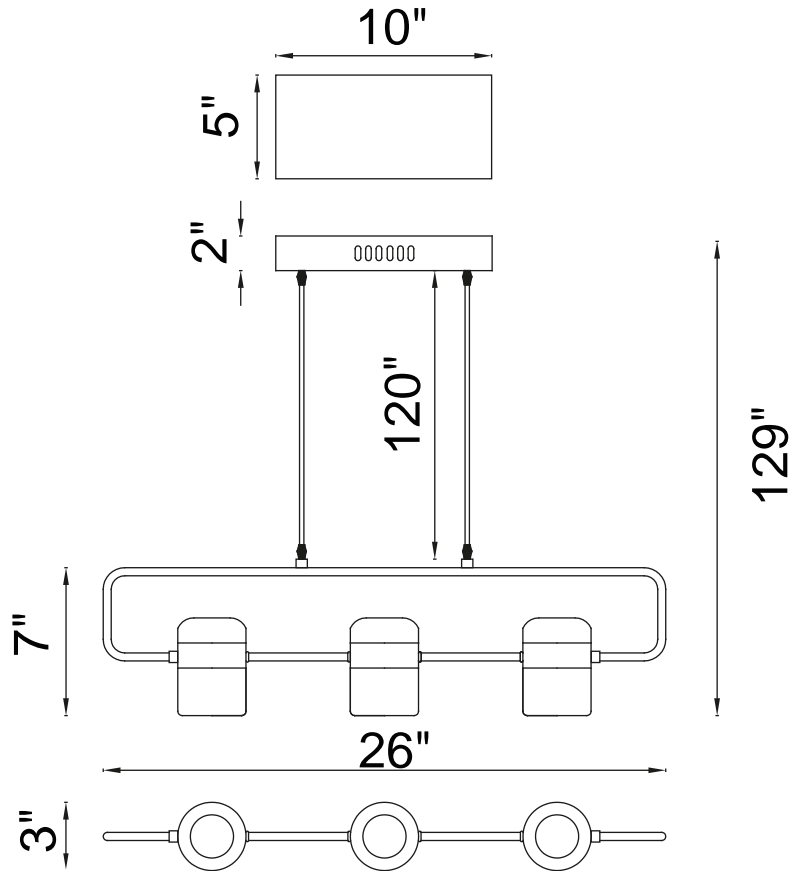

PROJECT: _____
 FIXTURE TYPE: _____
 LOCATION: _____
 CONTACT/PHONE: _____

Item	1147P26-3-101
Collection	MOXIE
Finish	Black
Acrylic	Frosted
Crystal	-----
Input	120V AC,60HZ,AC

Shade	-----
Length/Dia.	26"
Width/Ext.	3"
Height	7"
Maximum	129"
Lumens	-----

Light Source	LED
Bulb Info.	18W
Included	-----
Dimmable	Yes
Color	3000K
Weight	