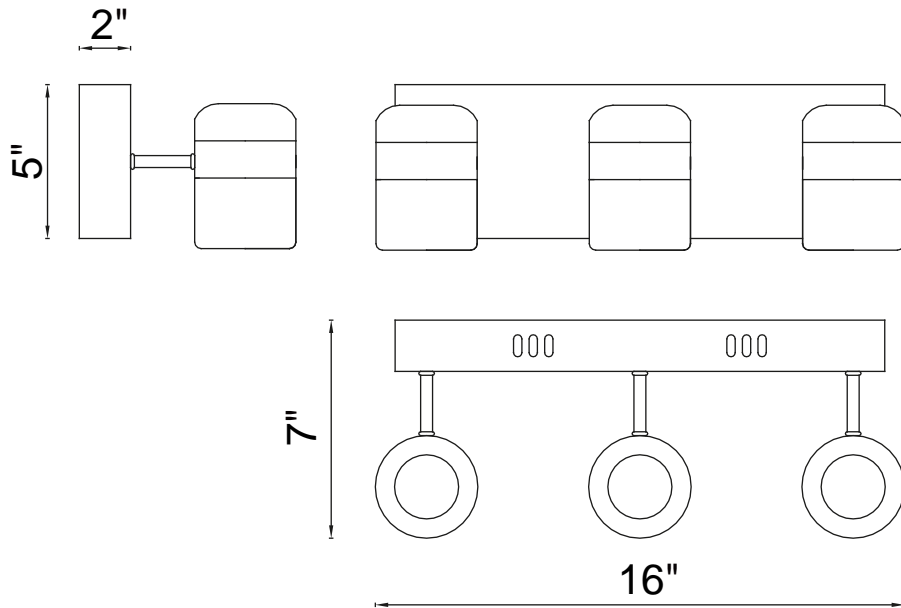

PROJECT: _____

FIXTURE TYPE: _____

LOCATION: _____

CONTACT/PHONE: _____

Item	1147W16-3-101
Collection	MOXIE
Finish	Black
Acrylic	Frosted
Crystal	-----
Input	120V AC,60HZ,AC

Shade	-----
Length/Dia.	16"
Width/Ext.	7"
Height	6"
Maximum	-----
Lumens	-----

Light Source	LED
Bulb Info.	18W
Included	-----
Dimmable	Yes
Color	3000K
Weight	