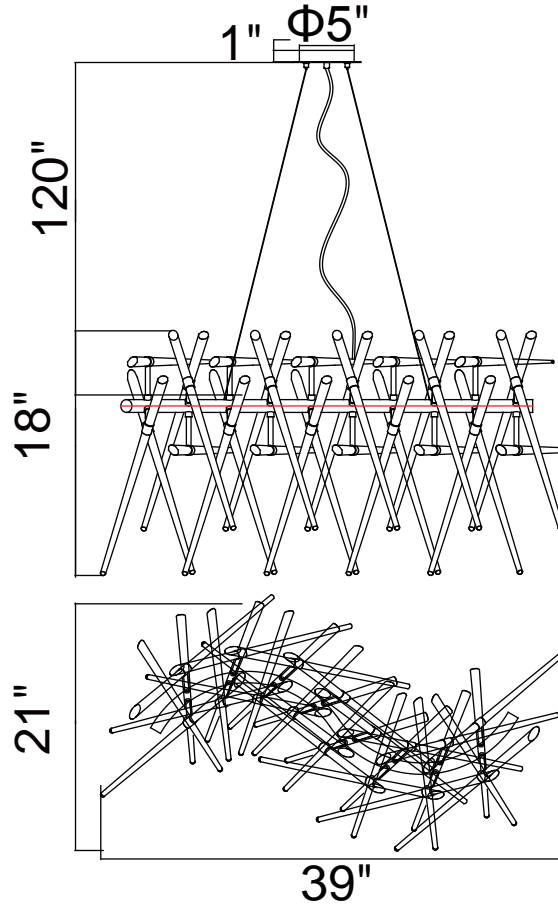

PROJECT: _____

FIXTURE TYPE: _____

LOCATION: _____

CONTACT/PHONE: _____

Item	1154P39-10-601
Collection	ICICLE
Finish	Chrome
Glass	Clear
Crystal	-----
Input	120V AC,60HZ,AC

Shade	-----
Length/Dia.	37"
Width/Ext.	18"
Height	18"
Maximum	139"
Lumens	-----

Light Source	G9
Bulb Info.	10x40W
Included	-----
Dimmable	Yes
Color	-----
Weight	