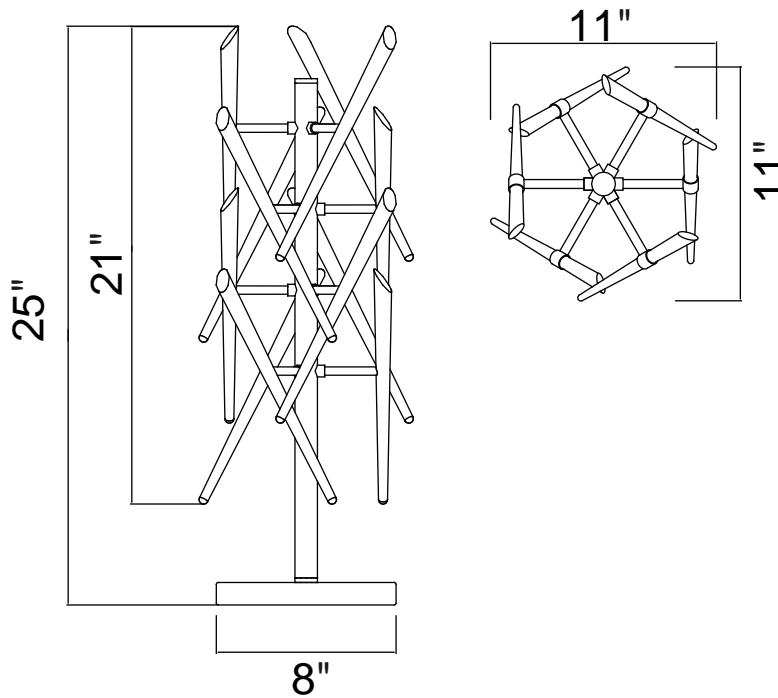

PROJECT: \_\_\_\_\_

FIXTURE TYPE: \_\_\_\_\_

LOCATION: \_\_\_\_\_

CONTACT/PHONE: \_\_\_\_\_

Item	1154T25-3-601
Collection	ICICLE
Finish	Chrome
Glass	Clear
Crystal	-----
Input	120V AC,60HZ,AC

Shade	-----
Length/Dia.	11"
Width/Ext.	11"
Height	21"
Maximum	25"
Lumens	-----

Light Source	G9
Bulb Info.	3x40W
Included	-----
Dimmable	Yes
Color	-----
Weight	