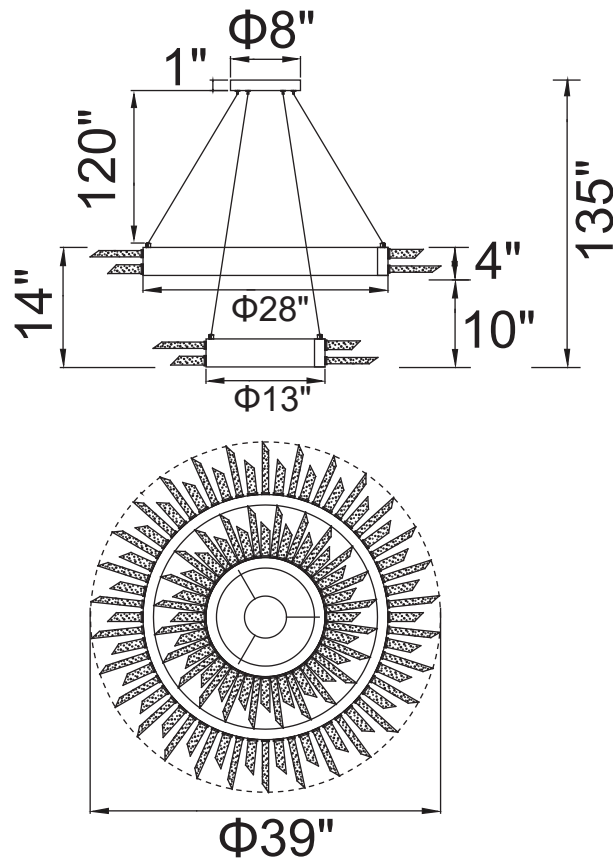

PROJECT: _____

FIXTURE TYPE: _____

LOCATION: _____

CONTACT/PHONE: _____

Item	1170P39-23-613
Collection	THORNS
Finish	Polished Nickel
Glass	-----
Crystal	Clear
Input	120V AC,60HZ,AC

Shade	-----
Length/Dia.	39"
Width/Ext.	39"
Height	14"
Maximum	135"
Lumens	-----

Light Source	G9
Bulb Info.	23×40W
Included	-----
Dimmable	Yes
Color	-----
Weight	