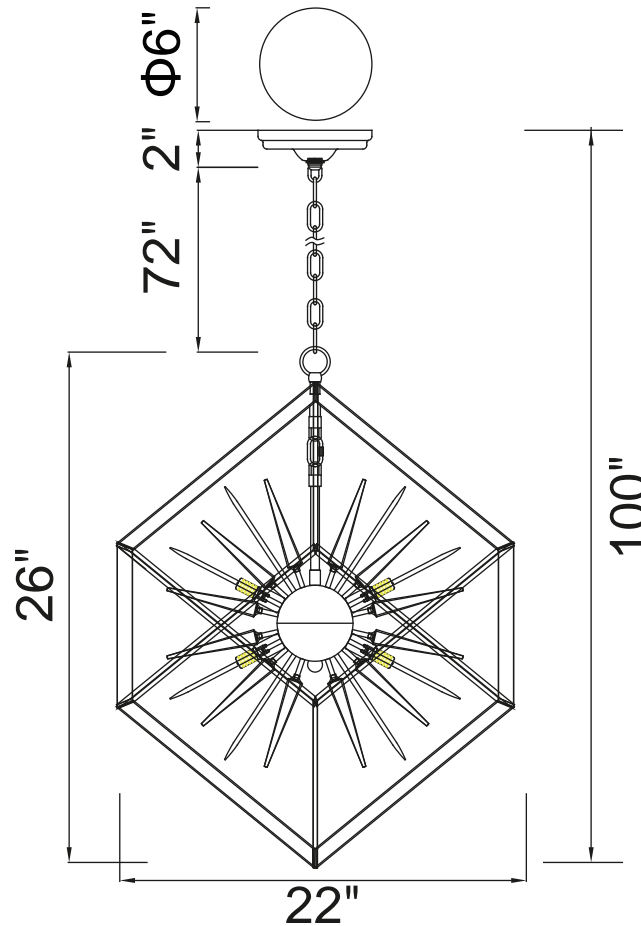

PROJECT: _____

FIXTURE TYPE: _____

LOCATION: _____

CONTACT/PHONE: _____

Item	1178P22-6-601
Collection	STARBURST
Finish	Chrome+Black
Glass	-----
Crystal	Clear
Input	120V AC,60HZ,AC

Shade	-----
Length/Dia.	22"
Width/Ext.	22"
Height	26"
Maximum	100"
Lumens	-----

Light Source	G9
Bulb Info.	6x40W
Included	-----
Dimmable	Yes
Color	-----
Weight	