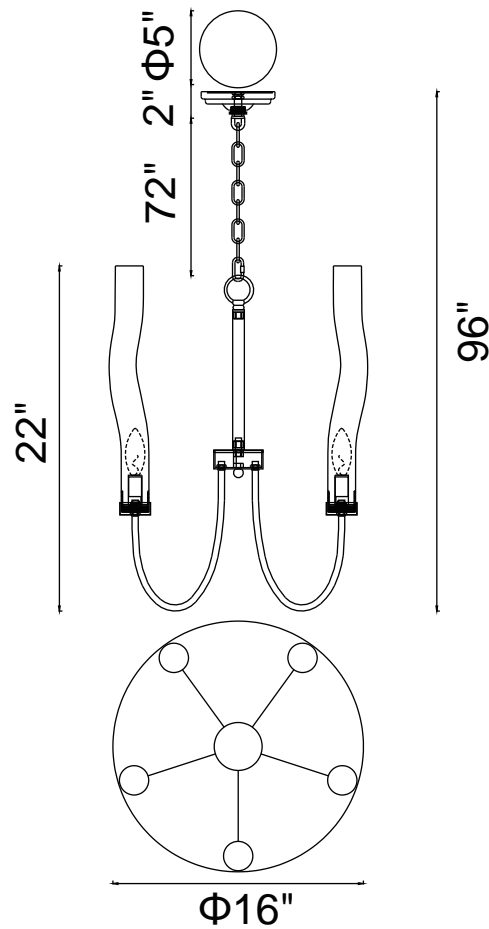

PROJECT: _____

FIXTURE TYPE: _____

LOCATION: _____

CONTACT/PHONE: _____

Item	1203P16-5-613
Collection	MÉDUSE
Finish	Polished Nickel
Glass	Champagne
Crystal	-----
Input	120V AC,60HZ,AC

Shade	-----
Length/Dia.	16"
Width/Ext.	16"
Height	22"
Maximum	96"
Lumens	-----

Light Source	E12
Bulb Info.	5x60W
Included	-----
Dimmable	Yes
Color	-----
Weight	