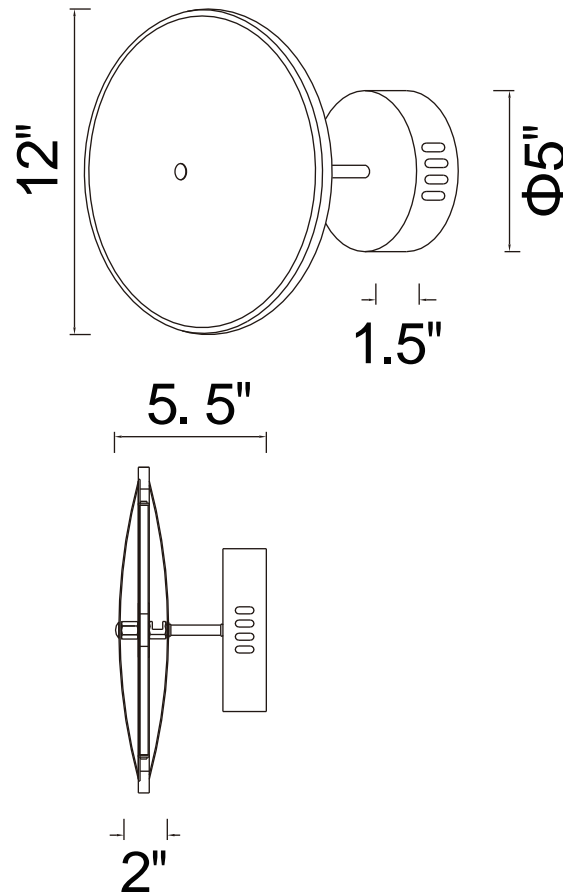

PROJECT: _____

FIXTURE TYPE: _____

LOCATION: _____

CONTACT/PHONE: _____

Item	1204W12-1-625
Collection	OVNI
Finish	Brass
Acrylic	Acrylic
Crystal	-----
Input	120V AC,60HZ,AC

Shade	-----
Length/Dia.	12"
Width/Ext.	5.5"
Height	12"
Maximum	12"
Lumens	364

Light Source	LED
Bulb Info.	7W
Included	-----
Dimmable	Yes
Color	3000K
Weight	