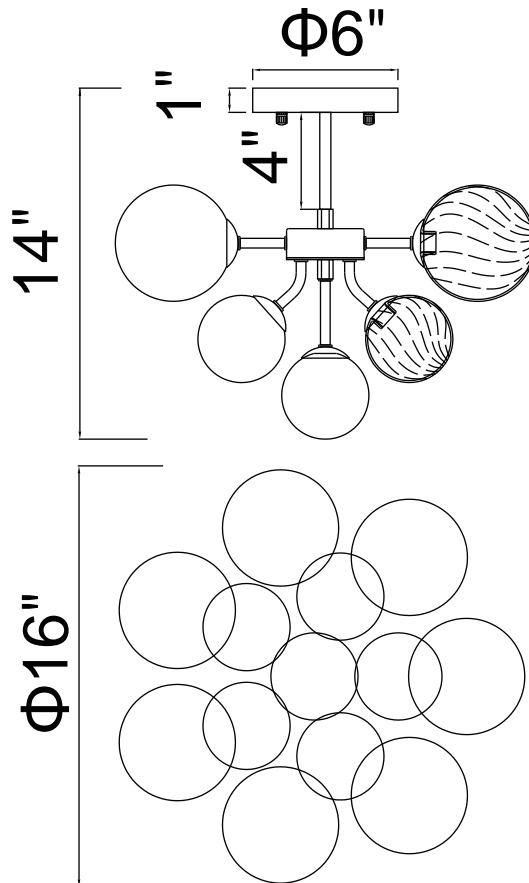

PROJECT: \_\_\_\_\_

FIXTURE TYPE: \_\_\_\_\_

LOCATION: \_\_\_\_\_

CONTACT/PHONE: \_\_\_\_\_

Item	1205C16-6-601
Collection	PALLOCIYes
Finish	Chrome
Glass	Clear+Smoke
Crystal	-----
Input	120V AC,60HZ,AC

Shade	-----
Length/Dia.	16"
Width/Ext.	16"
Height	12"
Maximum	14"
Lumens	-----

Light Source	LED G9
Bulb Info.	16x40W
Included	-----
Dimmable	Yes
Color	-----
Weight	-----