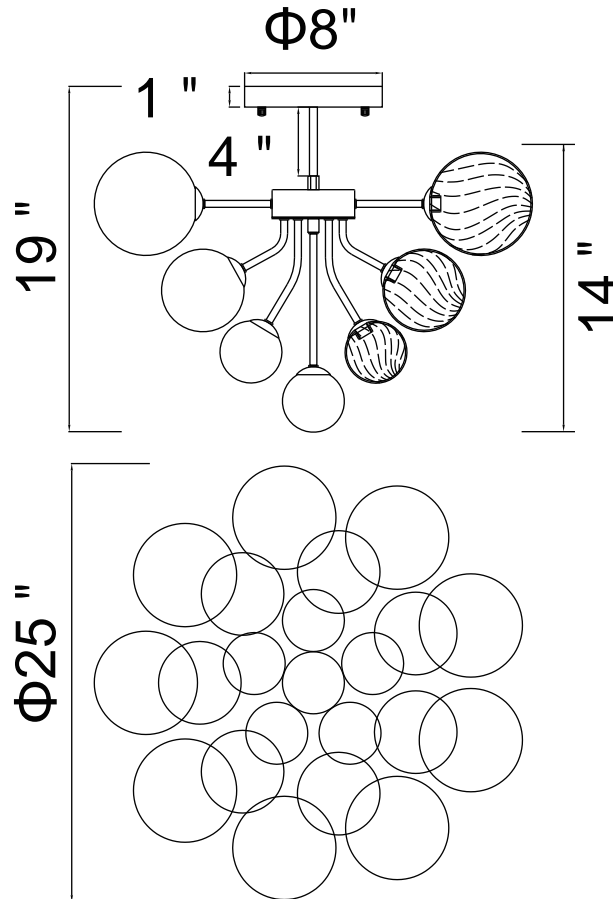

PROJECT: _____

FIXTURE TYPE: _____

LOCATION: _____

CONTACT/PHONE: _____

Item	1205C25-10-601
Collection	PALLOCIYes
Finish	Chrome
Glass	Clear+Smoke
Crystal	-----
Input	120V AC,60HZ,AC

Shade	-----
Length/Dia.	25"
Width/Ext.	25"
Height	14"
Maximum	19"
Lumens	-----

Light Source	LED G9
Bulb Info.	10x40W
Included	-----
Dimmable	Yes
Color	-----
Weight	