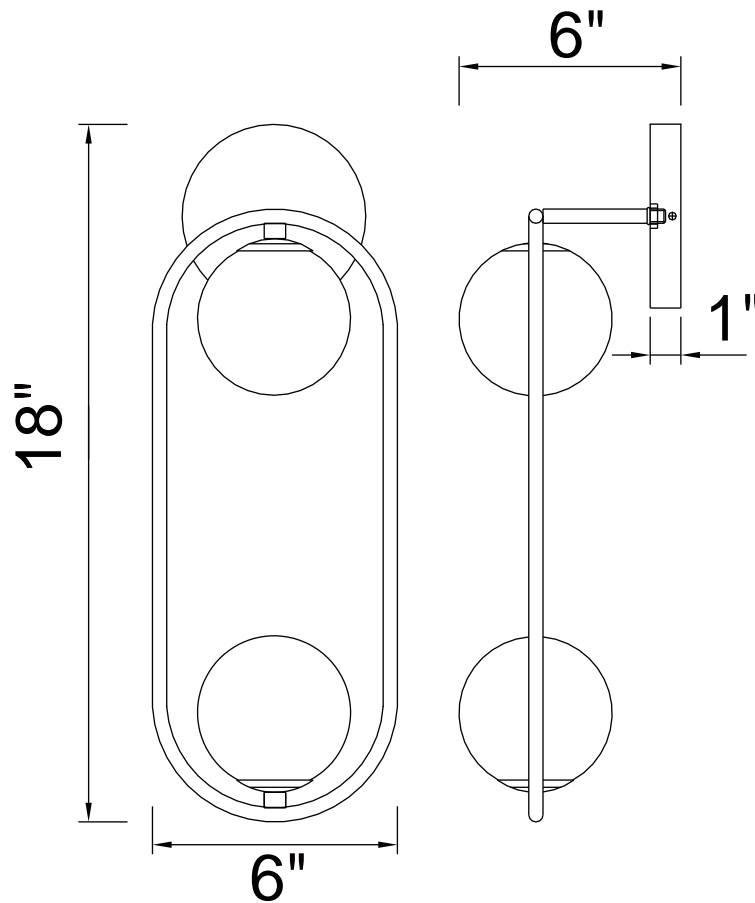

PROJECT: _____

FIXTURE TYPE: _____

LOCATION: _____

CONTACT/PHONE: _____

Item	1212W6-2-169
Collection	CELESTE
Finish	Medallion Gold
Glass	Frosted
Crystal	-----
Input	120V AC,60HZ,AC

Shade	-----
Length/Dia.	6"
Width/Ext.	6"
Height	18"
Maximum	-----
Lumens	-----

Light Source	LED G9
Bulb Info.	2x5W
Included	-----
Dimmable	Yes
Color	-----
Weight	