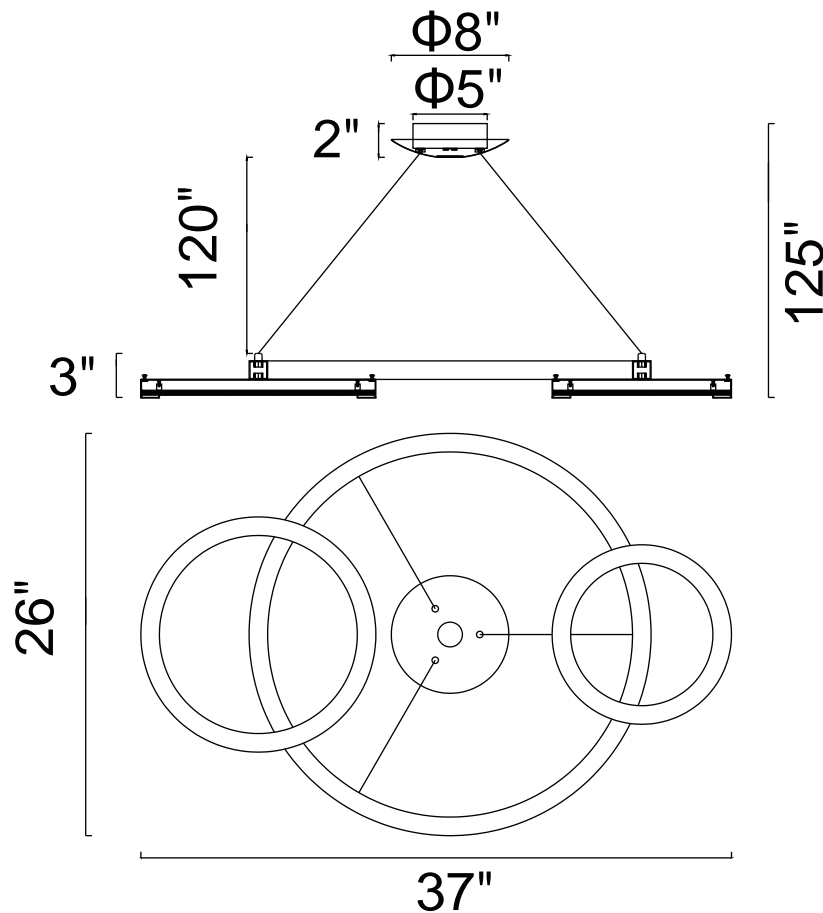

PROJECT: _____

FIXTURE TYPE: _____

LOCATION: _____

CONTACT/PHONE: _____

Item	1215P37-2-625
Collection	DEUX LUNES
Finish	Brass+Pearl Black
Glass	-----
Crystal	Clear
Input	120V AC,60HZ,AC

Shade	-----
Length/Dia.	37"
Width/Ext.	26"
Height	3"
Maximum	125"
Lumens	1092

Light Source	LED
Bulb Info.	21W
Included	-----
Dimmable	Yes
Color	3000K
Weight	