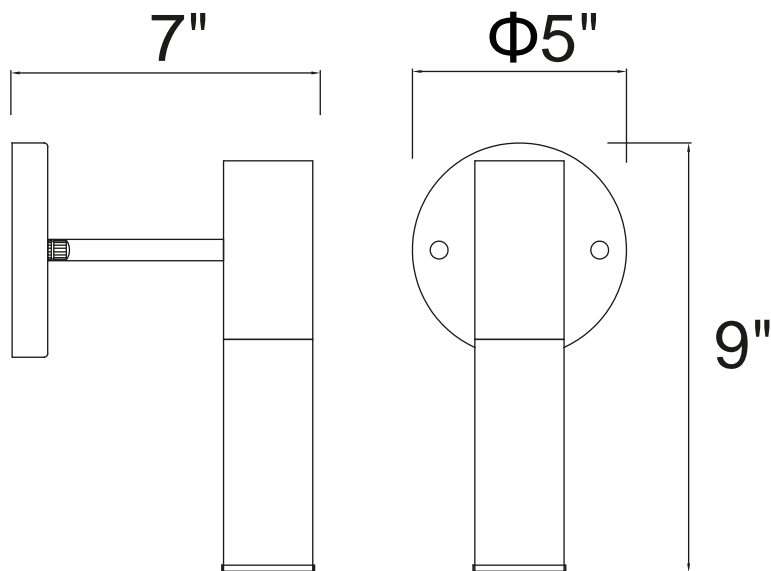

PROJECT: _____

FIXTURE TYPE: _____

LOCATION: _____

CONTACT/PHONE: _____

Item	1221W7-1-625
Collection	PIPES
Finish	Brass
Glass	Frosted
Crystal	-----
Input	120V AC,60HZ,AC

Shade	-----
Length/Dia.	5"
Width/Ext.	7"
Height	9"
Maximum	-----
Lumens	-----

Light Source	LED G9
Bulb Info.	1x5W
Included	-----
Dimmable	Yes
Color	-----
Weight	