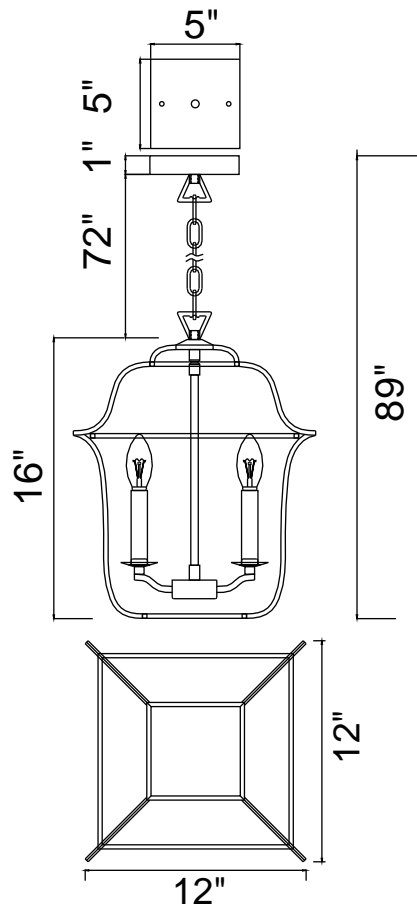

PROJECT: _____

FIXTURE TYPE: _____

LOCATION: _____

CONTACT/PHONE: _____

Item	1223P12-3-602
Collection	TUDOR
Finish	Satin Gold+Black
Glass	-----
Crystal	-----
Input	120V AC,60HZ,AC

Shade	-----
Length/Dia.	12"
Width/Ext.	12"
Height	16"
Maximum	89"
Lumens	-----

Light Source	E12
Bulb Info.	3x60W
Included	-----
Dimmable	Yes
Color	-----
Weight	-----