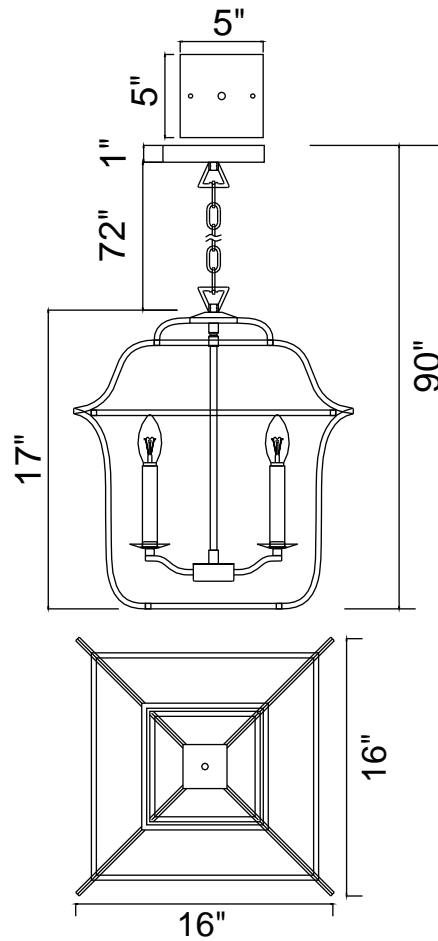

PROJECT: \_\_\_\_\_

FIXTURE TYPE: \_\_\_\_\_

LOCATION: \_\_\_\_\_

CONTACT/PHONE: \_\_\_\_\_

Item	1223P16-5-602
Collection	TUDOR
Finish	Satin Gold+Black
Glass	-----
Crystal	-----
Input	120V AC,60HZ,AC

Shade	-----
Length/Dia.	16"
Width/Ext.	16"
Height	16"
Maximum	90"
Lumens	-----

Light Source	E12
Bulb Info.	5x60W
Included	-----
Dimmable	Yes
Color	-----
Weight	