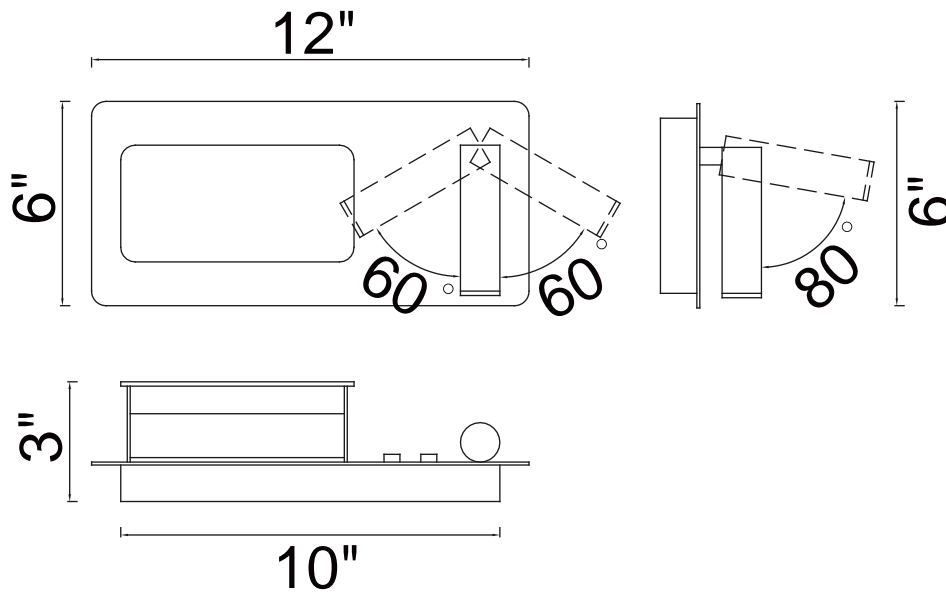

PROJECT: _____
 FIXTURE TYPE: _____
 LOCATION: _____
 CONTACT/PHONE: _____

Item	1237W12-103
Collection	PRIVATE I
Finish	Matte White
Glass	-----
Crystal	Clear
Input	120V AC,60HZ,AC

Shade	-----
Length/Dia.	12"
Width/Ext.	3"
Height	6"
Maximum	-----
Lumens	156

Light Source	LED
Bulb Info.	3W
Included	-----
Dimmable	Yes
Color	3000K
Weight	